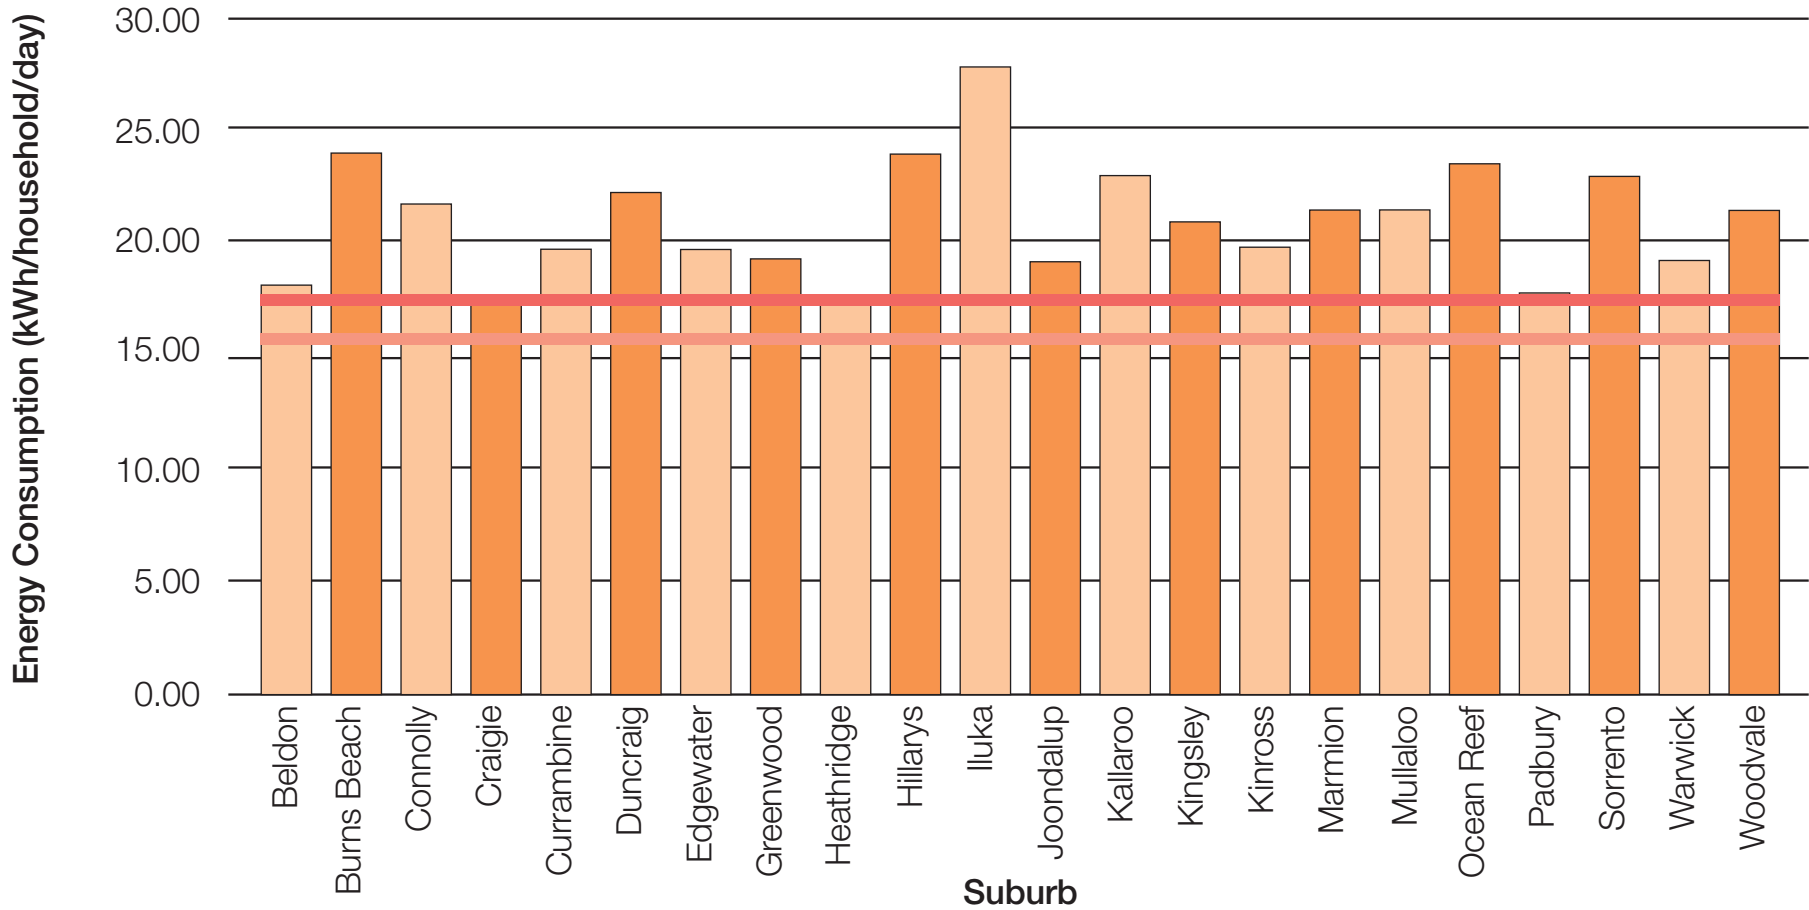

Think
Green

ENERGY

City of Joondalup

Average Daily Household Energy Consumption (2013/14)

City of
Joondalup

City of Joondalup Average Perth Metropolitan Average

Data is for electricity consumption only from 1 July 2013 to 30 June 2014.