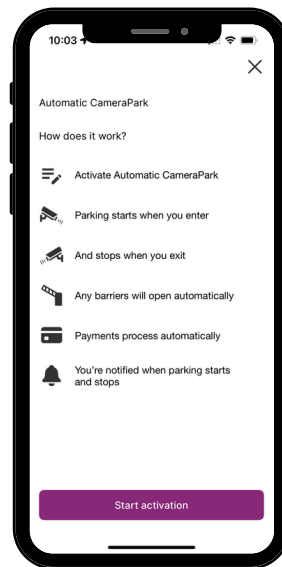

CameraPark with EasyPark

Park smarter, not harder.

Once you've activated CameraPark, our system recognises your car, starts your session when you arrive and ends it when you leave. It's parking made seamless. No need to touch any equipment or even your phone.

How you activate it

Download the EasyPark app.

Go to the menu and click on "Camerapark".

Learn more and start activation.

Choose your car and you're ready to go!

How it works

1

Drive in

Sweep into that perfect spot in the car park. If you've activated camera parking, you'll be notified when the parking has started.

2

Go about your day

Enjoy your time at the shopping centre, do your errands, or deliver that presentation. Your parking is in good hands.

3

Drive out

Simply go to your car and leave when you wish to. Your parking will automatically stop when you drive out. It's that easy!