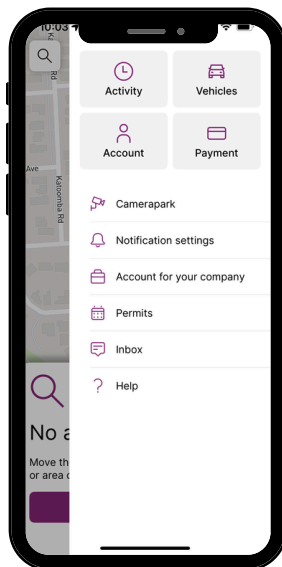

CameraPark with EasyPark

Park smarter, not harder.

Once you've activated CameraPark, our system recognises your car, starts your session when you arrive and ends it when you leave. It's parking made seamless. No need to touch any equipment or even your phone.

How you activate it

Download the EasyPark app.

Go to the menu and click on "Camerapark".

Learn more and start activation.

Choose your car and you're ready to go!

How it works

1

Drive in

Sweep into that perfect spot in the car park. If you've activated camera parking, you'll be notified when the parking has started.

2

Go about your day

Enjoy your time at the shopping centre, do your errands, or deliver that presentation. Your parking is in good hands.

3

Drive out

Simply go to your car and leave when you wish to. Your parking will automatically stop when you drive out. It's that easy!