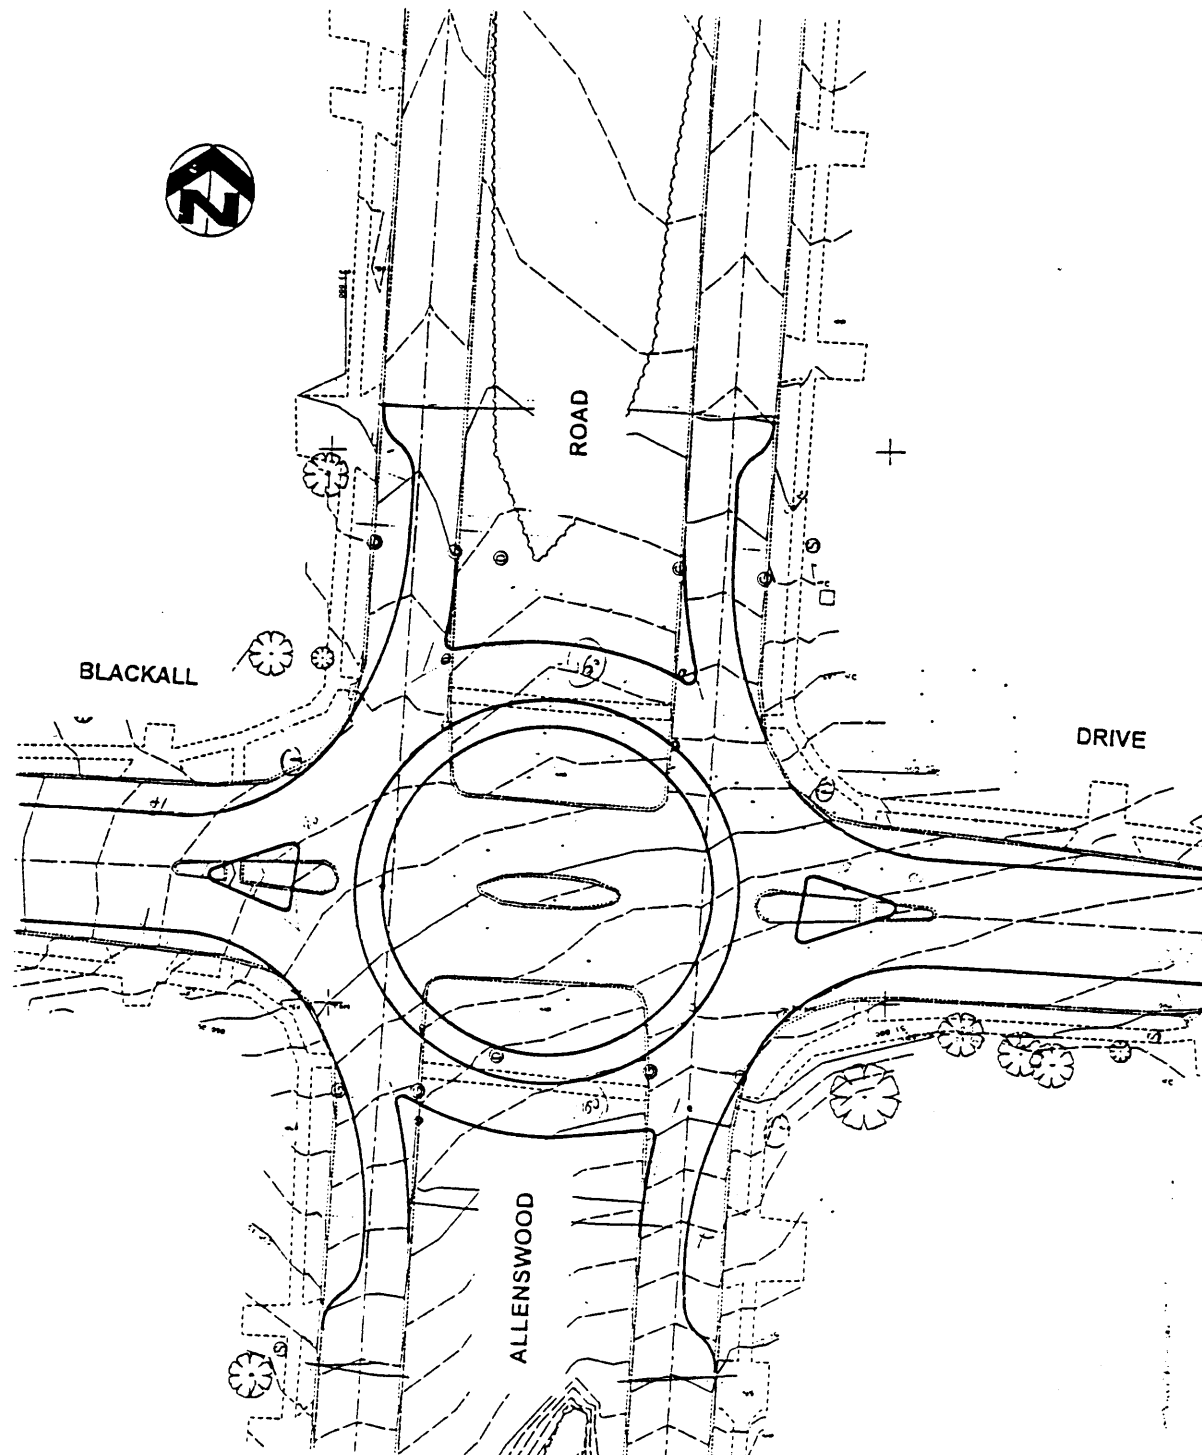

WEST COAST DRIVE / HEPBURN AVENUE : MODIFICATIONS

OCEAN REEF
BOAT HARBOUR.

INDIAN

3 METRE DUAL USE PATH.

OCEAN