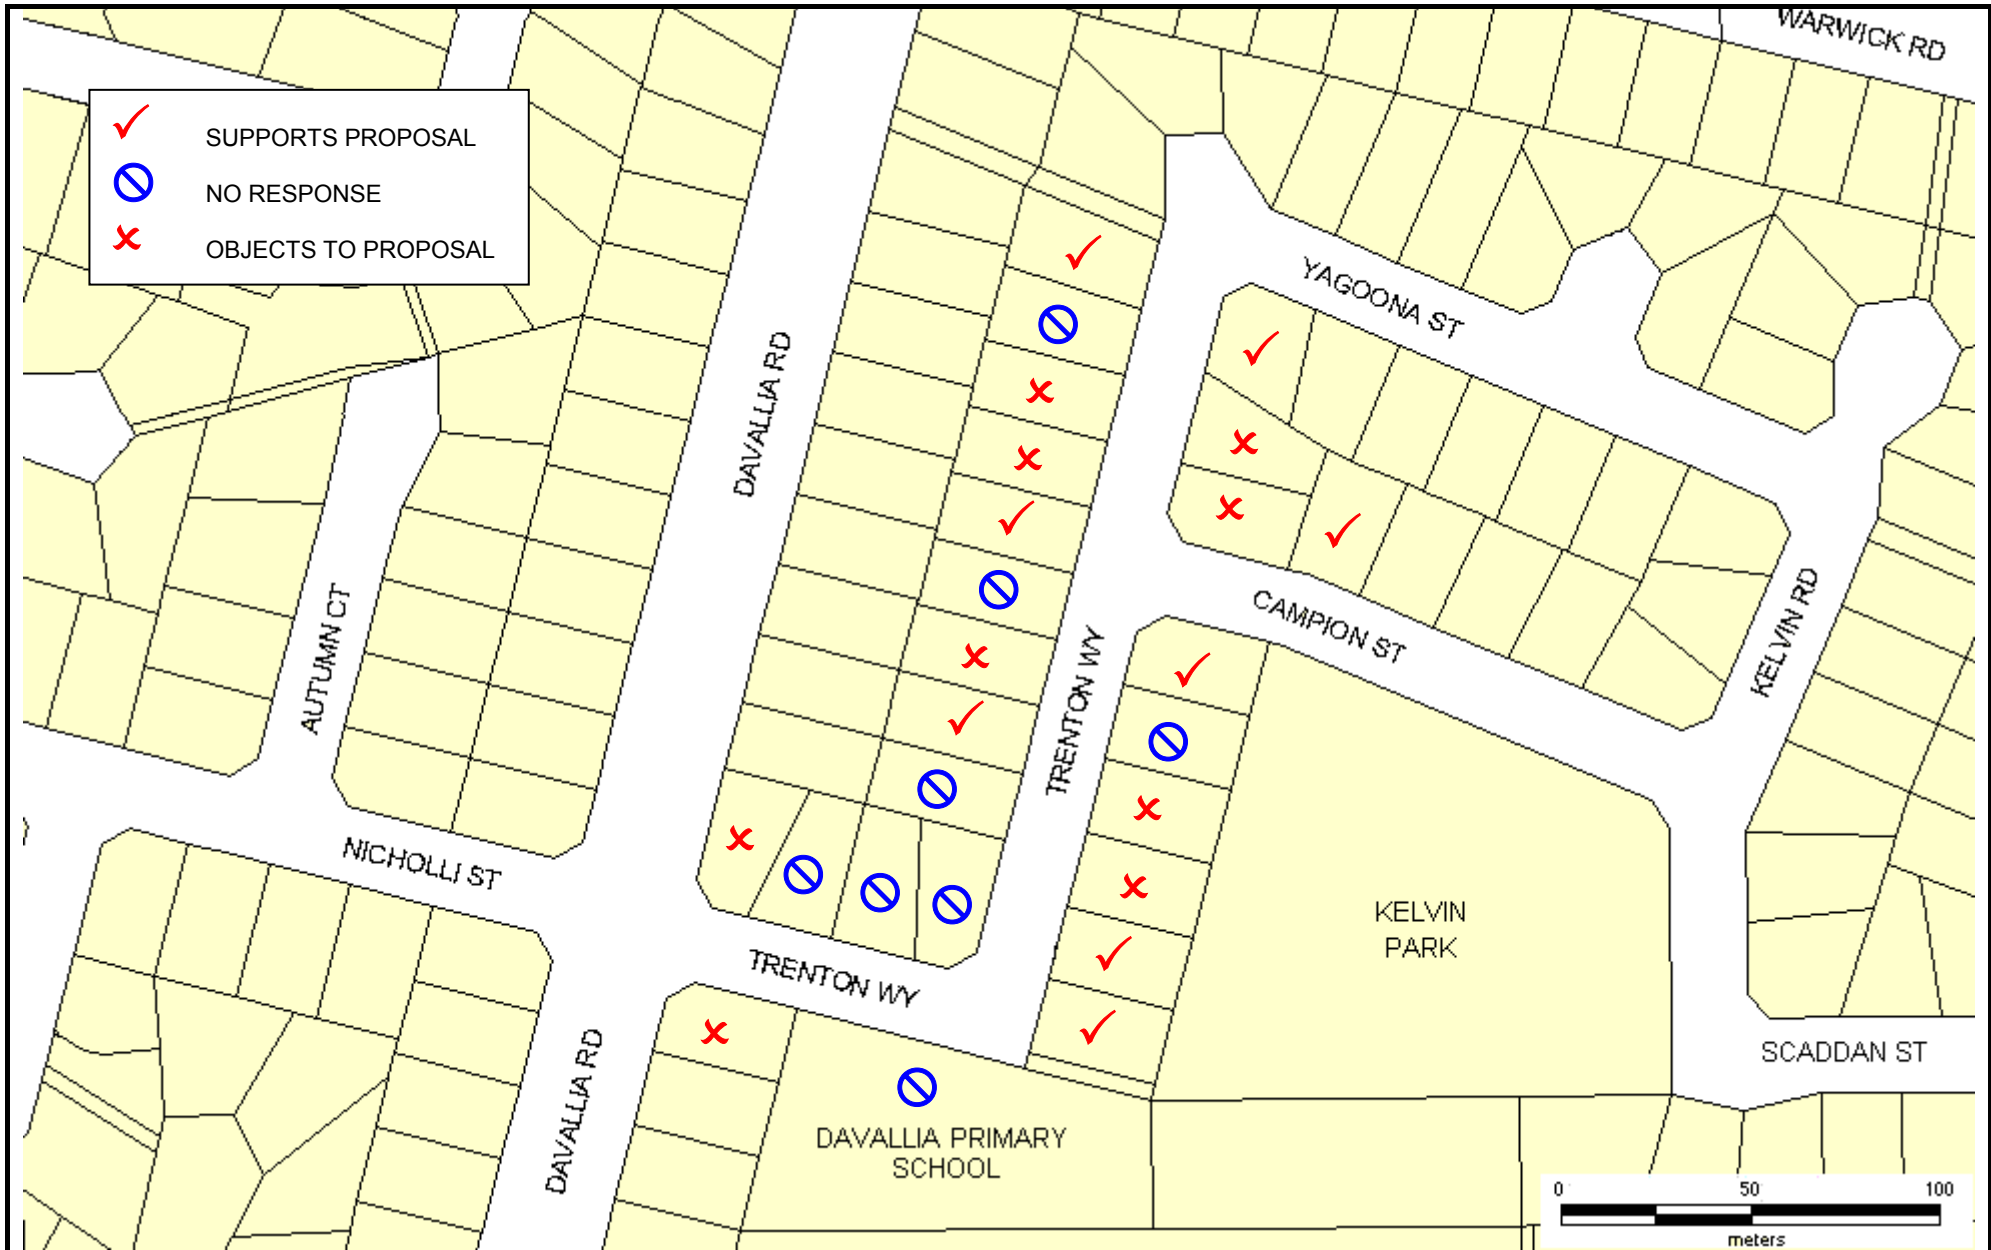

Scale(A4):1:2000

18 March 2008

DISCLAIMER: While every care is taken to ensure the accuracy of this data, the City of Joondalup makes no representations or warranties about its accuracy, completeness or suitability for any particular purpose and disclaims all liability for all expenses, losses, damages and costs which you might incur as a result of the data being inaccurate or incomplete in any way and for any reason.

**TRENTON WAY PARKING PROHIBITIONS
 LOCALITY PLAN**

90 Boas Ave, Joondalup WA 6027
 PO Box 21, Joondalup WA 6919
 Ph: 08 9400 4000
 Fax: 08 9300 1383
 info@joondalup.wa.gov.au
 www.joondalup.wa.gov.au

Scale(A4):1:2000

**TRENTON WAY PARKING PROHIBITIONS
 RESULTS OF COMMUNITY CONSULTATION**