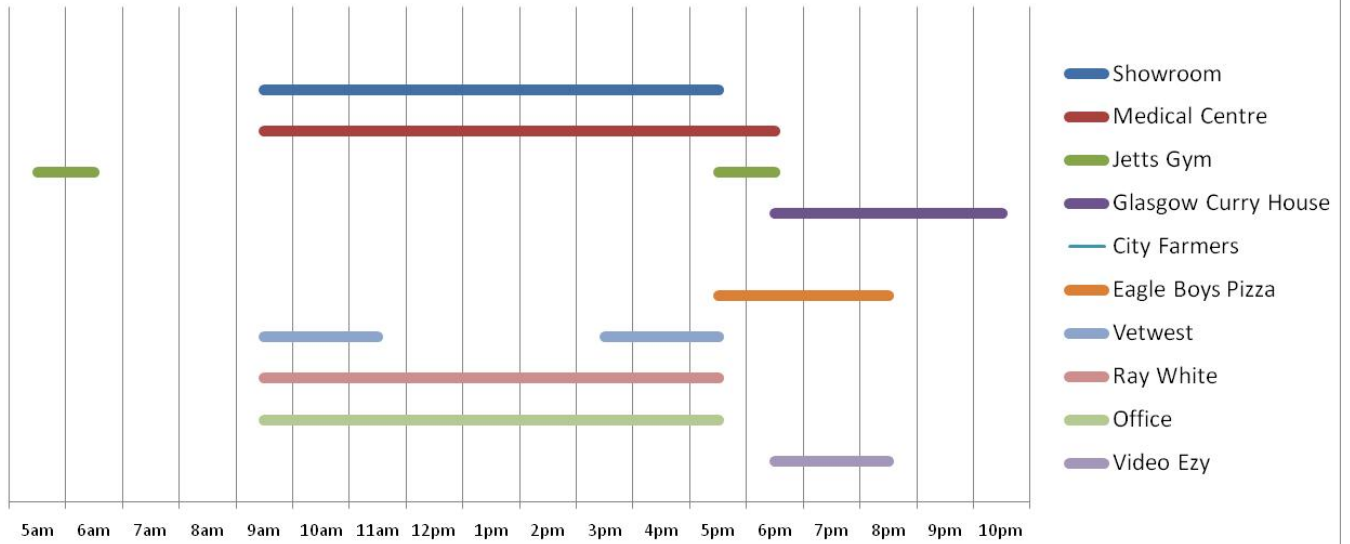

EXTERNAL SHOPFRONT SIGNAGE

Confirm dimensions on site

Peak Car Park Utilisation (Weekdays)

Peak Car Park Utilisation (Weekends)