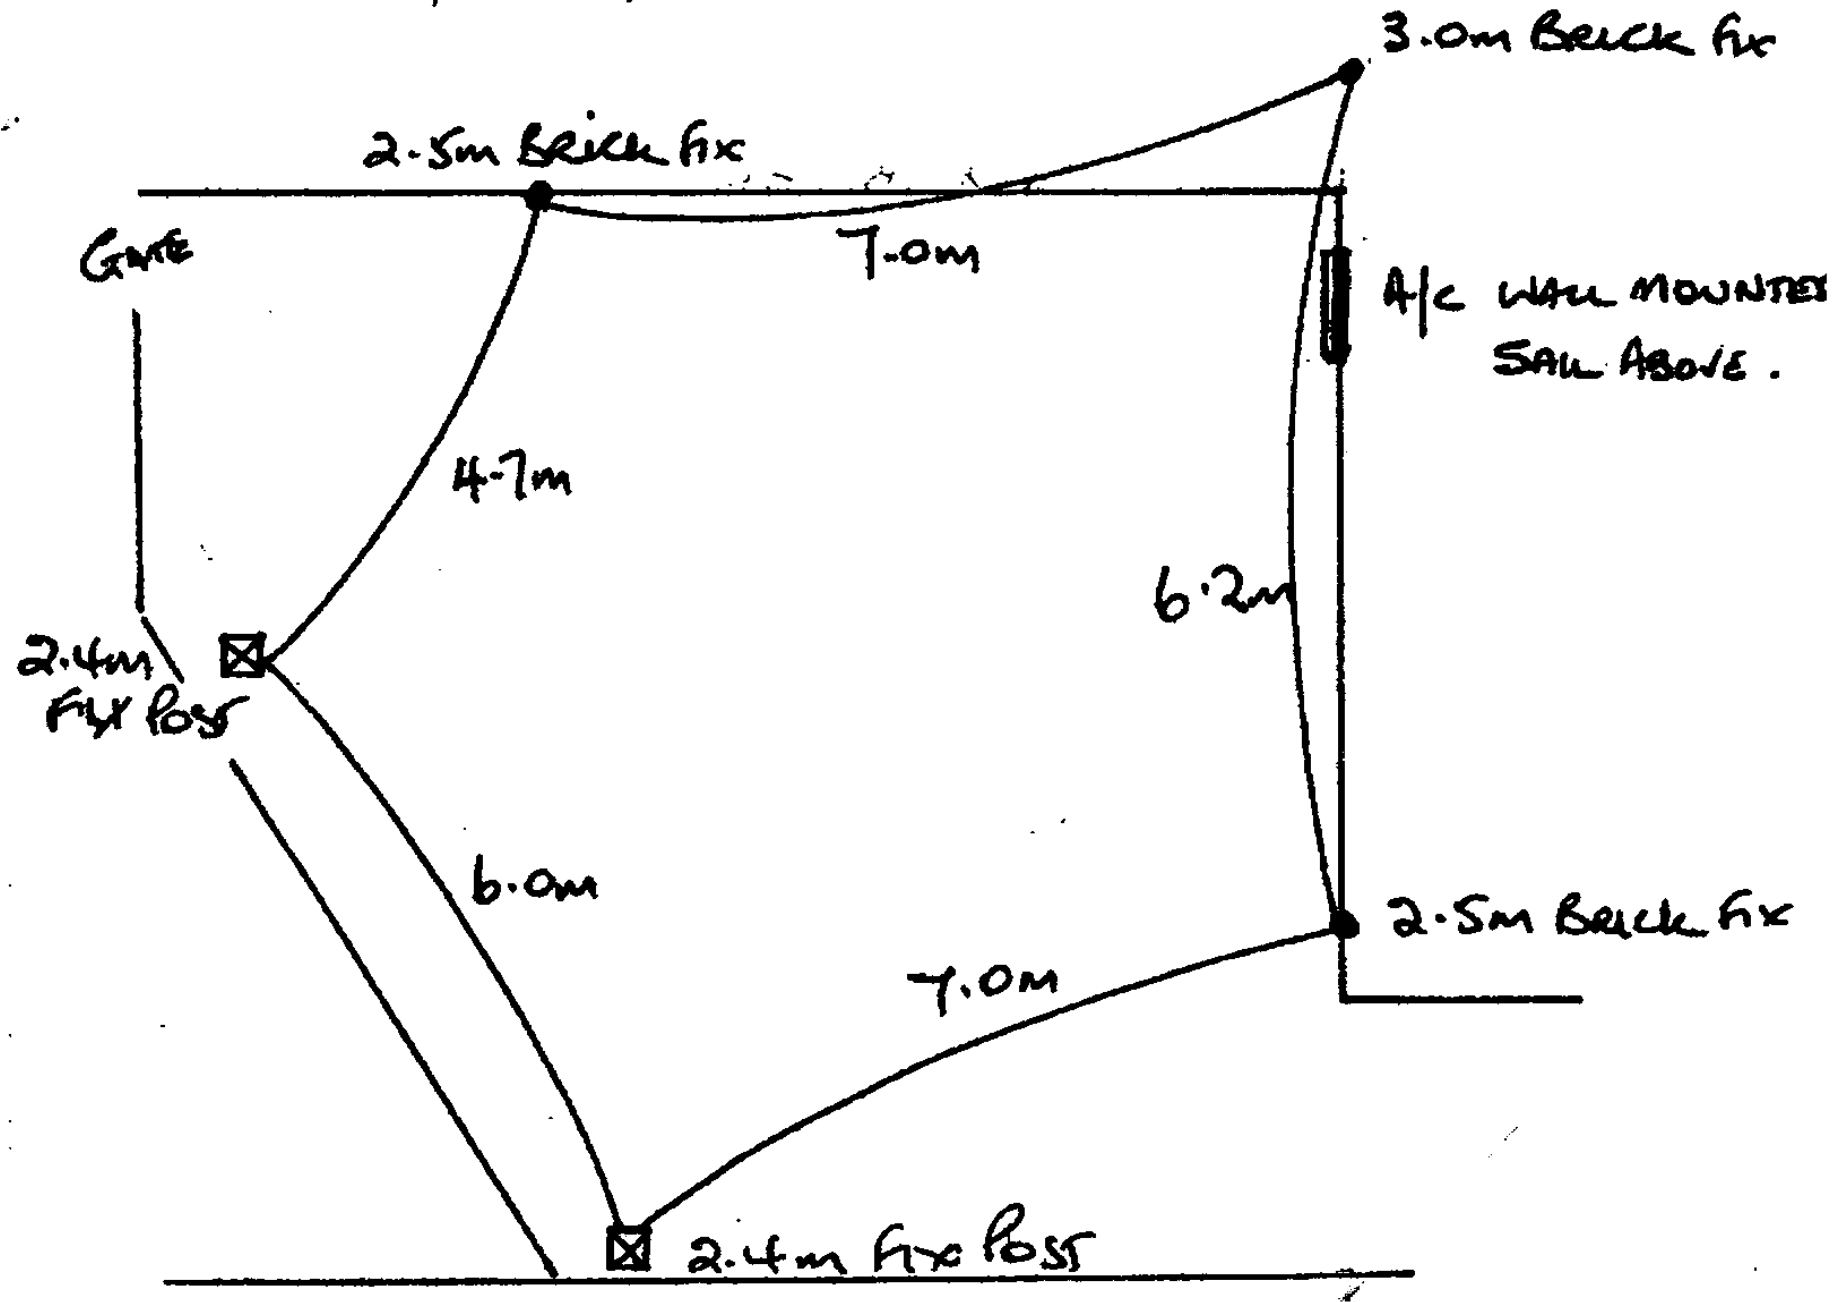

PROPOSED NEW TENSILE SHADE STRUCTURE FOR KINGSLEY PRESBYTERIAN CHURCH AT LOT 550 KINGSLEY

★ indicates property owners written to for comment