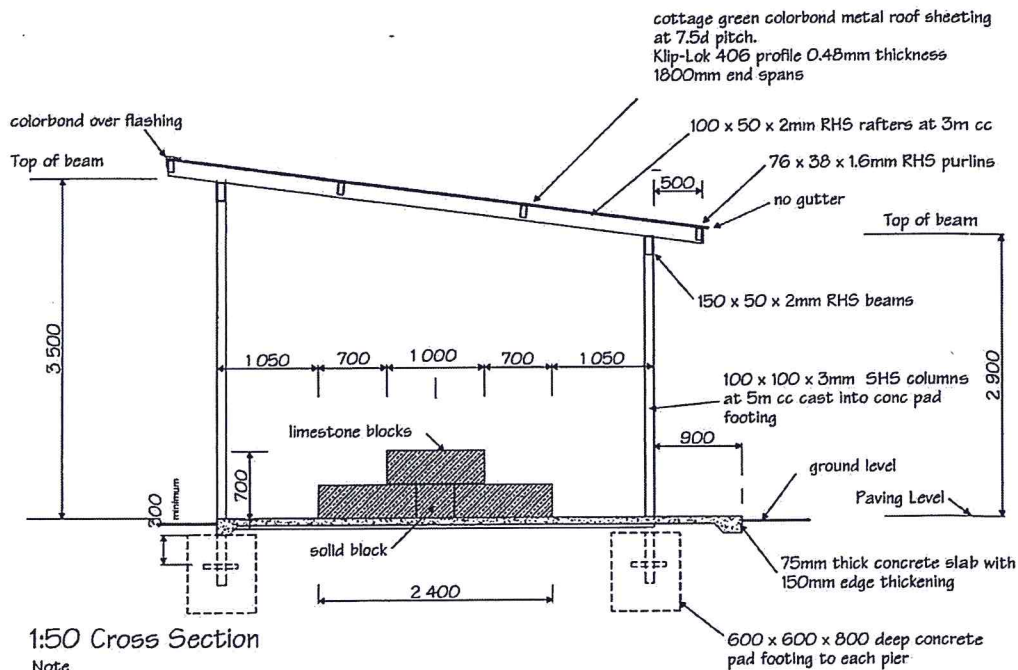

		Wanneroo Design Drafting		Proposed Shade Patio and Seating For Sorrento Duncraig Junior Football Club		Scale As Shown		chx4	Job No
		20b Koolyanga Road Mullaloo 6027 Western Australia Russell Delaney		Seacrest Reserve Seacrest Drive Sorrento 6020		Date 14/10/2011		A3P	11-10
		Email: russell@wanneroodrafting.com.au		Mob: 0408 956 159		Drawn Delaney		Revision	
		Ph 9401 2597		Email: davidclarkduncraig@bigpond.com		Working Drawing		1	
Date		Issue / Revision						Sheet 1 of 3	