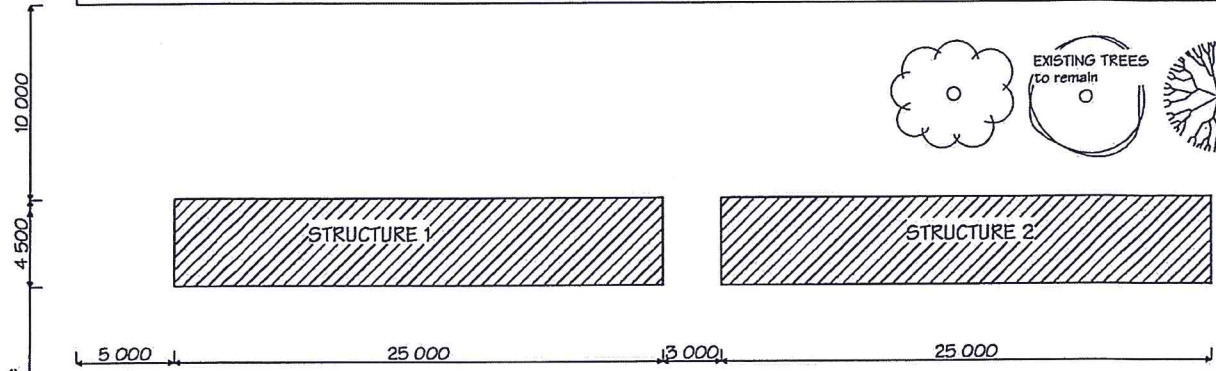

		Wanneroo Design Drafting		Proposed Shade Patio and Seating For Sorrento Duncraig Junior Football Club		Scale As Shown		chx4	Job No
		20b Koolyanga Road Mullaloo 6027 Western Australia Russell Delaney		Seacrest Reserve Seacrest Drive Sorrento 6020		Date 14/10/2011		A3P	11-10
		Email: russell@wanneroodrafting.com.au		Mob: 0408 956 159		Drawn Delaney		Revision	
		Ph 9401 2597		Email: davidclarkduncraig@bigpond.com		Working Drawing		1	
Date		Issue / Revision						Sheet 1 of 3	

LOCATION PLAN
Scale 1:250

Date	Issue / Revision	<p>Wanneroo Design Drafting 20b Koolyanga Road Mullaloo 6027 Western Australia Russell Delaney Email: russell@wanneroodrafting.com.au Ph 9401 2597</p>	<p>Proposed Shade Patio and Seating For Sorrento Duncraig Junior Football Club Seacrest Reserve Seacrest Drive Sorrento 6020 Mob: 0408 956 159 Email: davidclarkduncraig@bigpond.com</p>	<p>Scale As Shown Date 14/10/2011 Drawn Delaney Working Drawing 2</p>	<p>chx4 A3P</p>	<p>Job No 11-10</p>
					<p>Revision</p>	