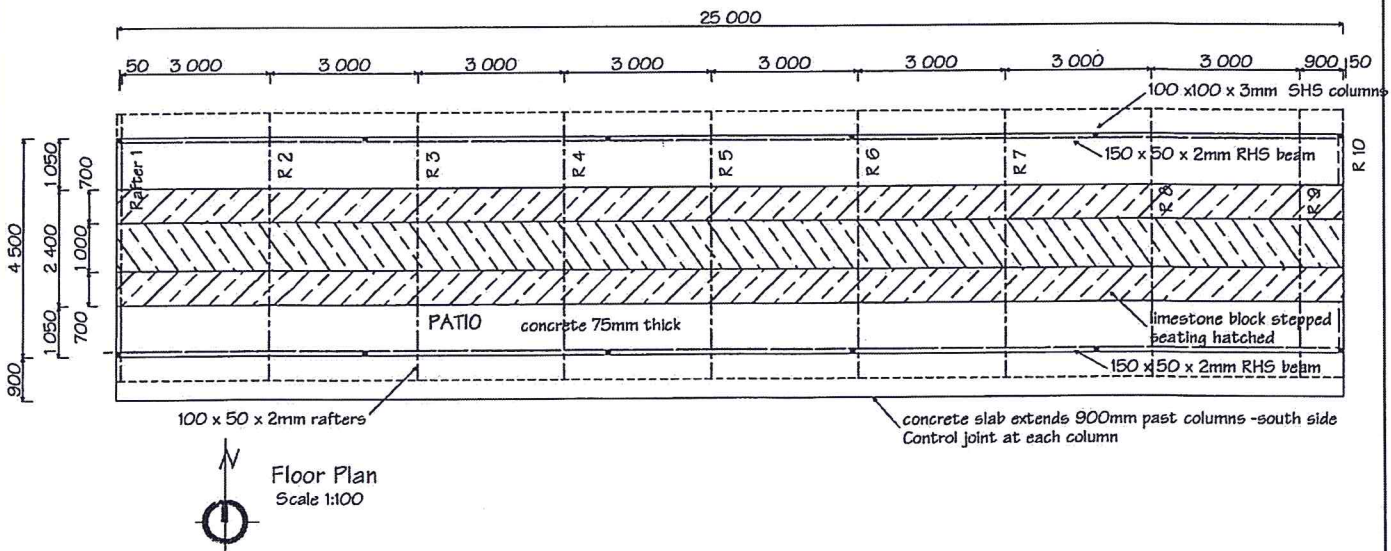

		Wanneroo Design Drafting		Proposed Shade Patio and Seating For Sorrento Duncraig Junior Football Club		Scale As Shown		chx4	Job No
		20b Koolyanga Road Mullaloo 6027 Western Australia Russell Delaney		Seacrest Reserve Seacrest Drive Sorrento 6020		Date 14/10/2011		A3P	11-10
		Email: russell@wanneroodrafting.com.au		Mob: 0408 956 159		Drawn Delaney		Revision	
		Ph 9401 2597		Email: davidclarkduncraig@bigpond.com		Working Drawing		1	
Date		Issue / Revision						Sheet 1 of 3	

LOCATION PLAN
Scale 1:250

Date	Issue / Revision	<p>Wanneroo Design Drafting 20b Koolyanga Road Mullaloo 6027 Western Australia Russell Delaney Email: russell@wanneroodrafting.com.au Ph 9401 2597</p>	<p>Proposed Shade Patio and Seating For Sorrento Duncraig Junior Football Club Seacrest Reserve Seacrest Drive Sorrento 6020 Mob: 0408 956 159 Email: davidclarkduncraig@bigpond.com</p>	<p>Scale As Shown Date 14/10/2011 Drawn Delaney Working Drawing 2</p>	<p>chx4 A3P</p>	<p>Job No 11-10</p>
					<p>Revision</p>	