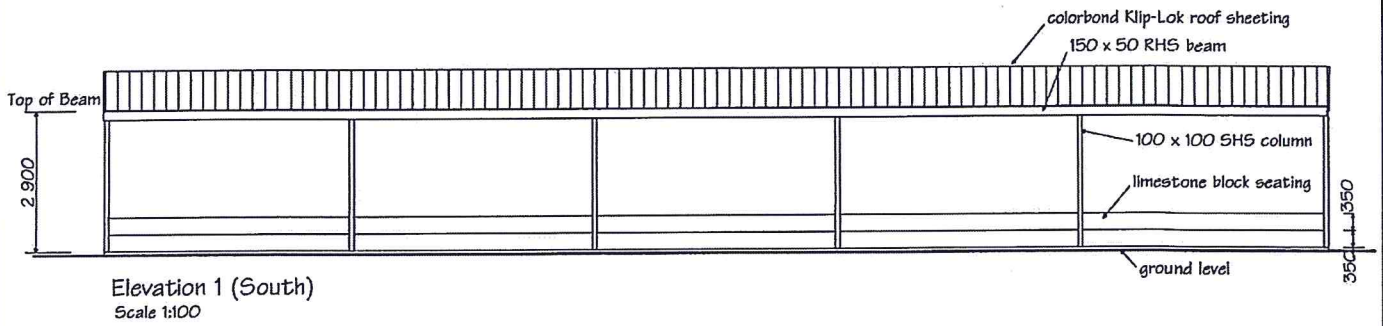

Wanneroo Design Drafting		Proposed Shade Patio and Seating For Sorrento Duncraig Junior Football Club		Scale As Shown		chx4	Job No
		20b Koolyanga Road Mullaloo 6027 Western Australia Russell Delaney		Seacrest Reserve Seacrest Drive Sorrento 6020		Date 14/10/2011		A3P	11-10
		Email: russell@wanneroodrafting.com.au		Mob: 0408 956 159		Drawn Delaney		Revision	
		Ph 9401 2597		Email: davidclarkduncraig@bigpond.com		Working Drawing		1	
Date		Issue / Revision						Sheet 1 of 3