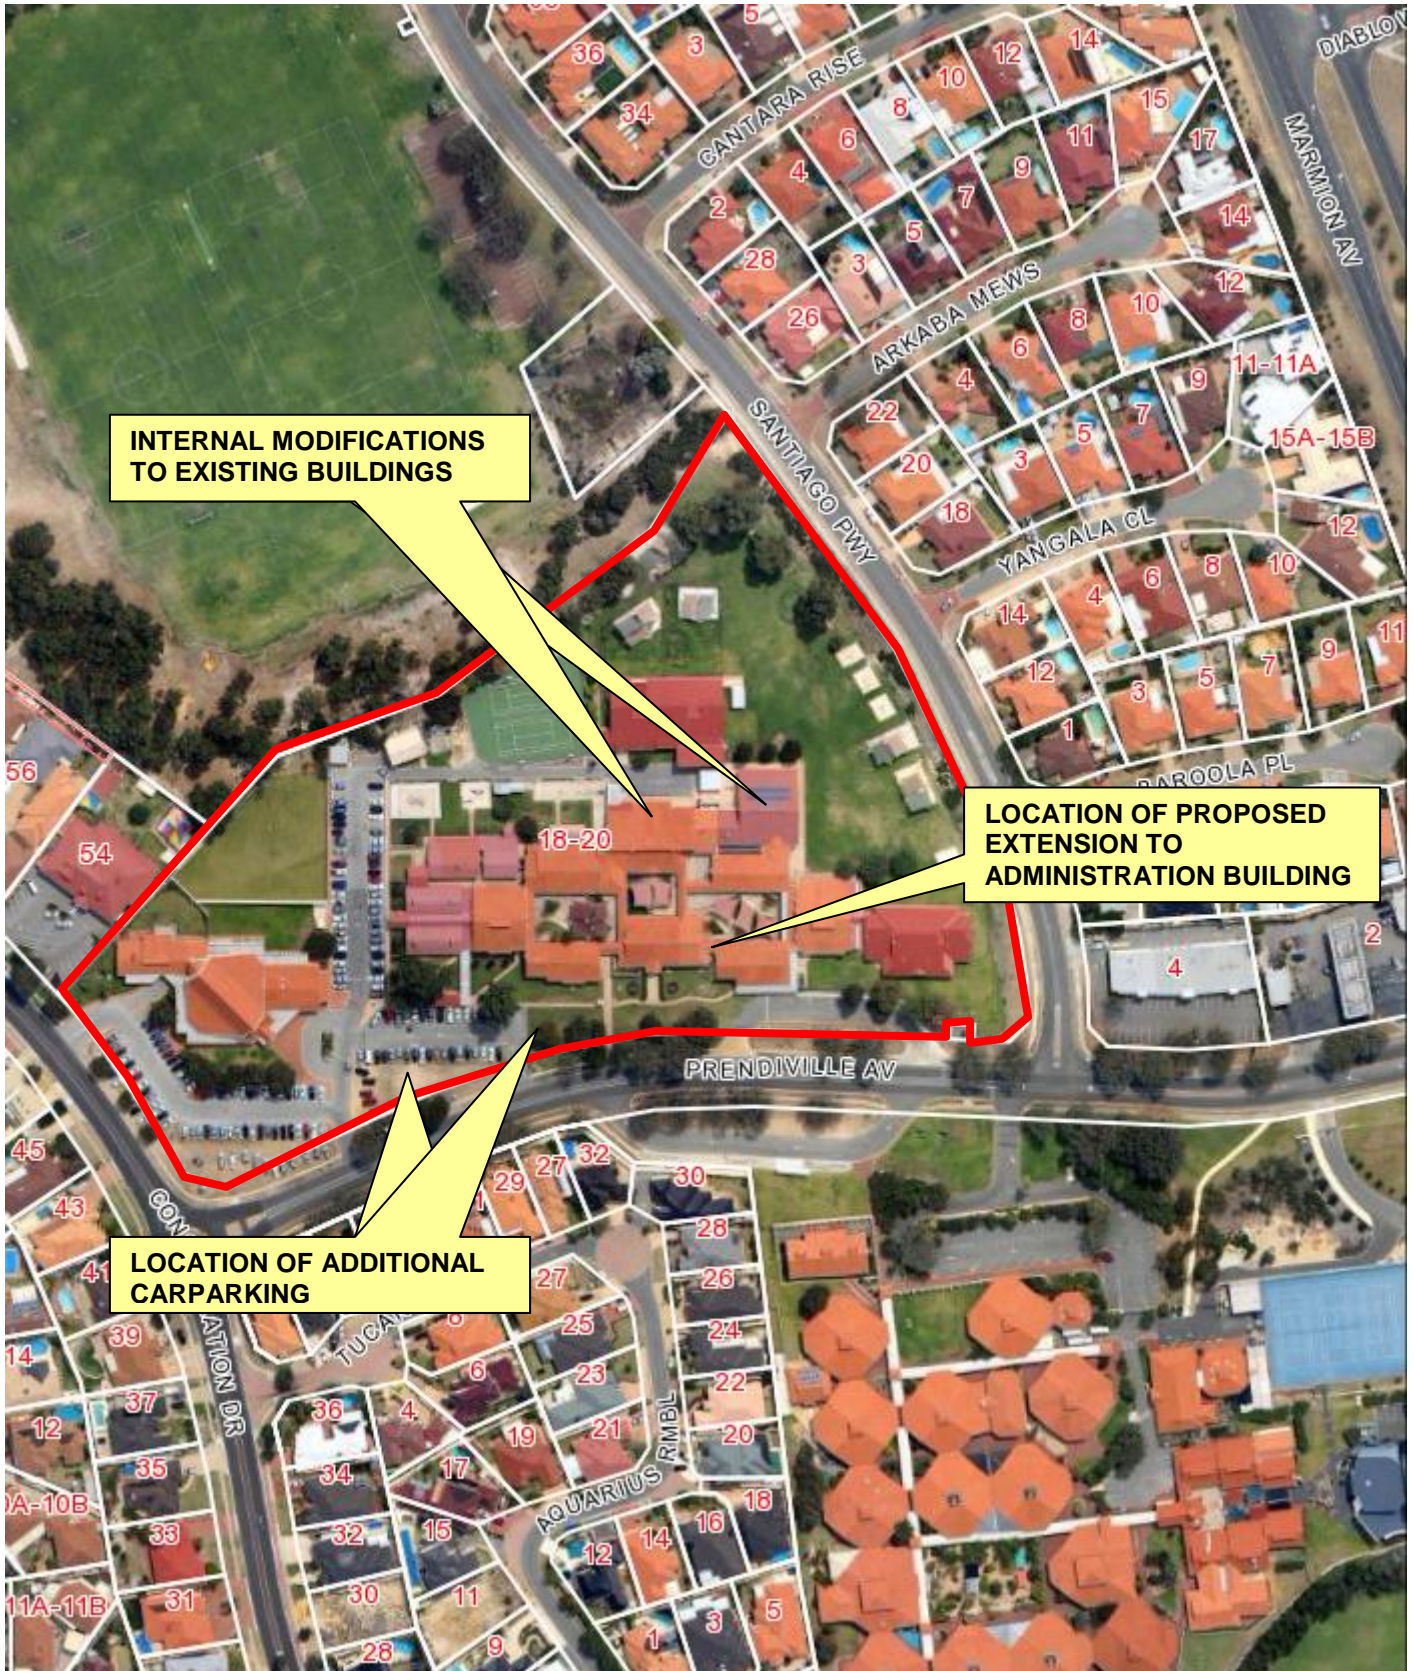

Location Plan

Development plans

**Car parking bay additions**

**Administration building works**

PROPOSED SITE PLAN  
SCALE 1:400

NEW CONSTRUCTION WORK

EXISTING LEVEL

REV	DATE	BY	CHKD	ISSUED FOR	NOTES
-	13.04.2012	PH		ISSUED FOR DA	
					DO NOT SCALE DRAWING - DIMENSIONS TO GOVERN SCALE ALL DIMENSIONS ARE TO BE CHECKED ON SITE PRIOR TO THE COMMENCEMENT OF ANY WORK OR THE FABRICATION OF ANY ITEMS ALL MATERIALS ARE TO BE INSTALLED IN ACCORDANCE WITH THE MANUFACTURER'S RECOMMENDATIONS UNLESS NOTED OTHERWISE

**SAINT SIMON-PETER CATHOLIC PRIMARY SCHOOL**  
PRENDIVILLE AVE, OCEAN REEF, WA. 6027  
STAGE X