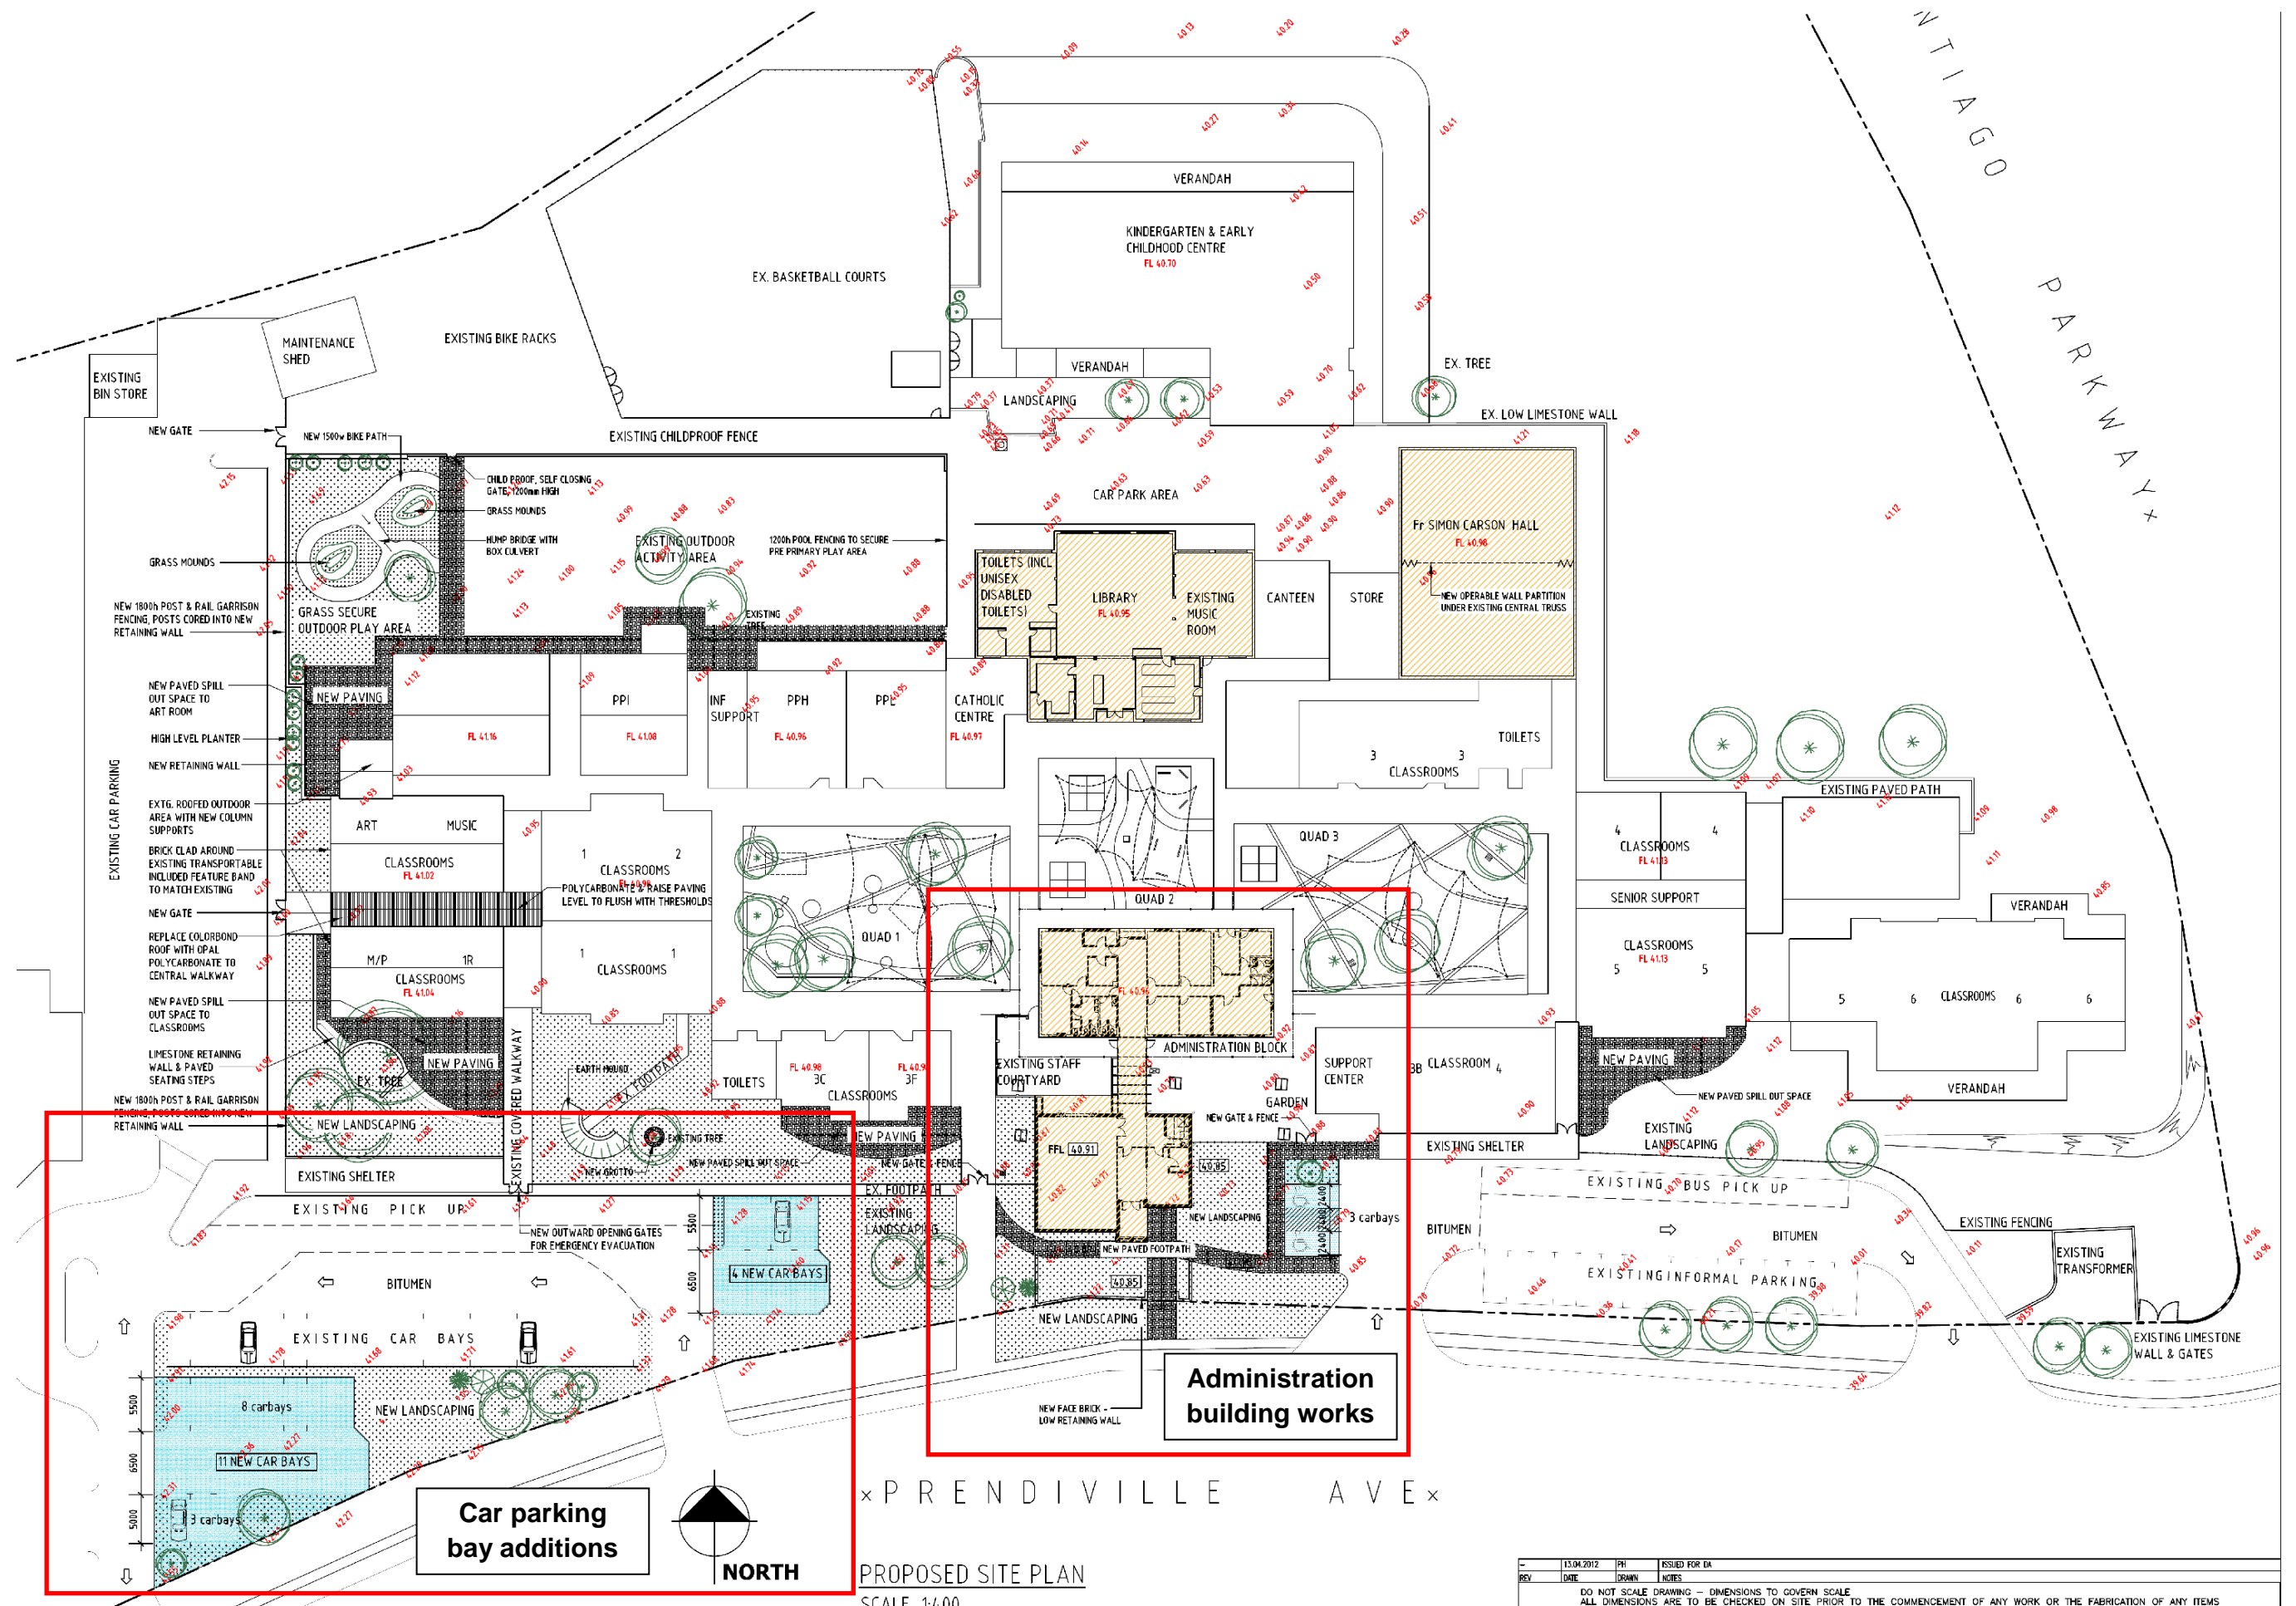

Location Plan

Development plans

**Car parking bay additions**

**Administration building works**

PROPOSED SITE PLAN  
SCALE 1:400

NEW CONSTRUCTION WORK

EXISTING LEVEL

REV	DATE	BY	CHKD	ISSUED FOR	NOTES
-	13.04.2012	PH		ISSUED FOR DA	
					DO NOT SCALE DRAWING - DIMENSIONS TO GOVERN SCALE ALL DIMENSIONS ARE TO BE CHECKED ON SITE PRIOR TO THE COMMENCEMENT OF ANY WORK OR THE FABRICATION OF ANY ITEMS ALL MATERIALS ARE TO BE INSTALLED IN ACCORDANCE WITH THE MANUFACTURER'S RECOMMENDATIONS UNLESS NOTED OTHERWISE

**SAINT SIMON-PETER CATHOLIC PRIMARY SCHOOL**  
PRENDIVILLE AVE, OCEAN REEF, WA. 6027  
STAGE X