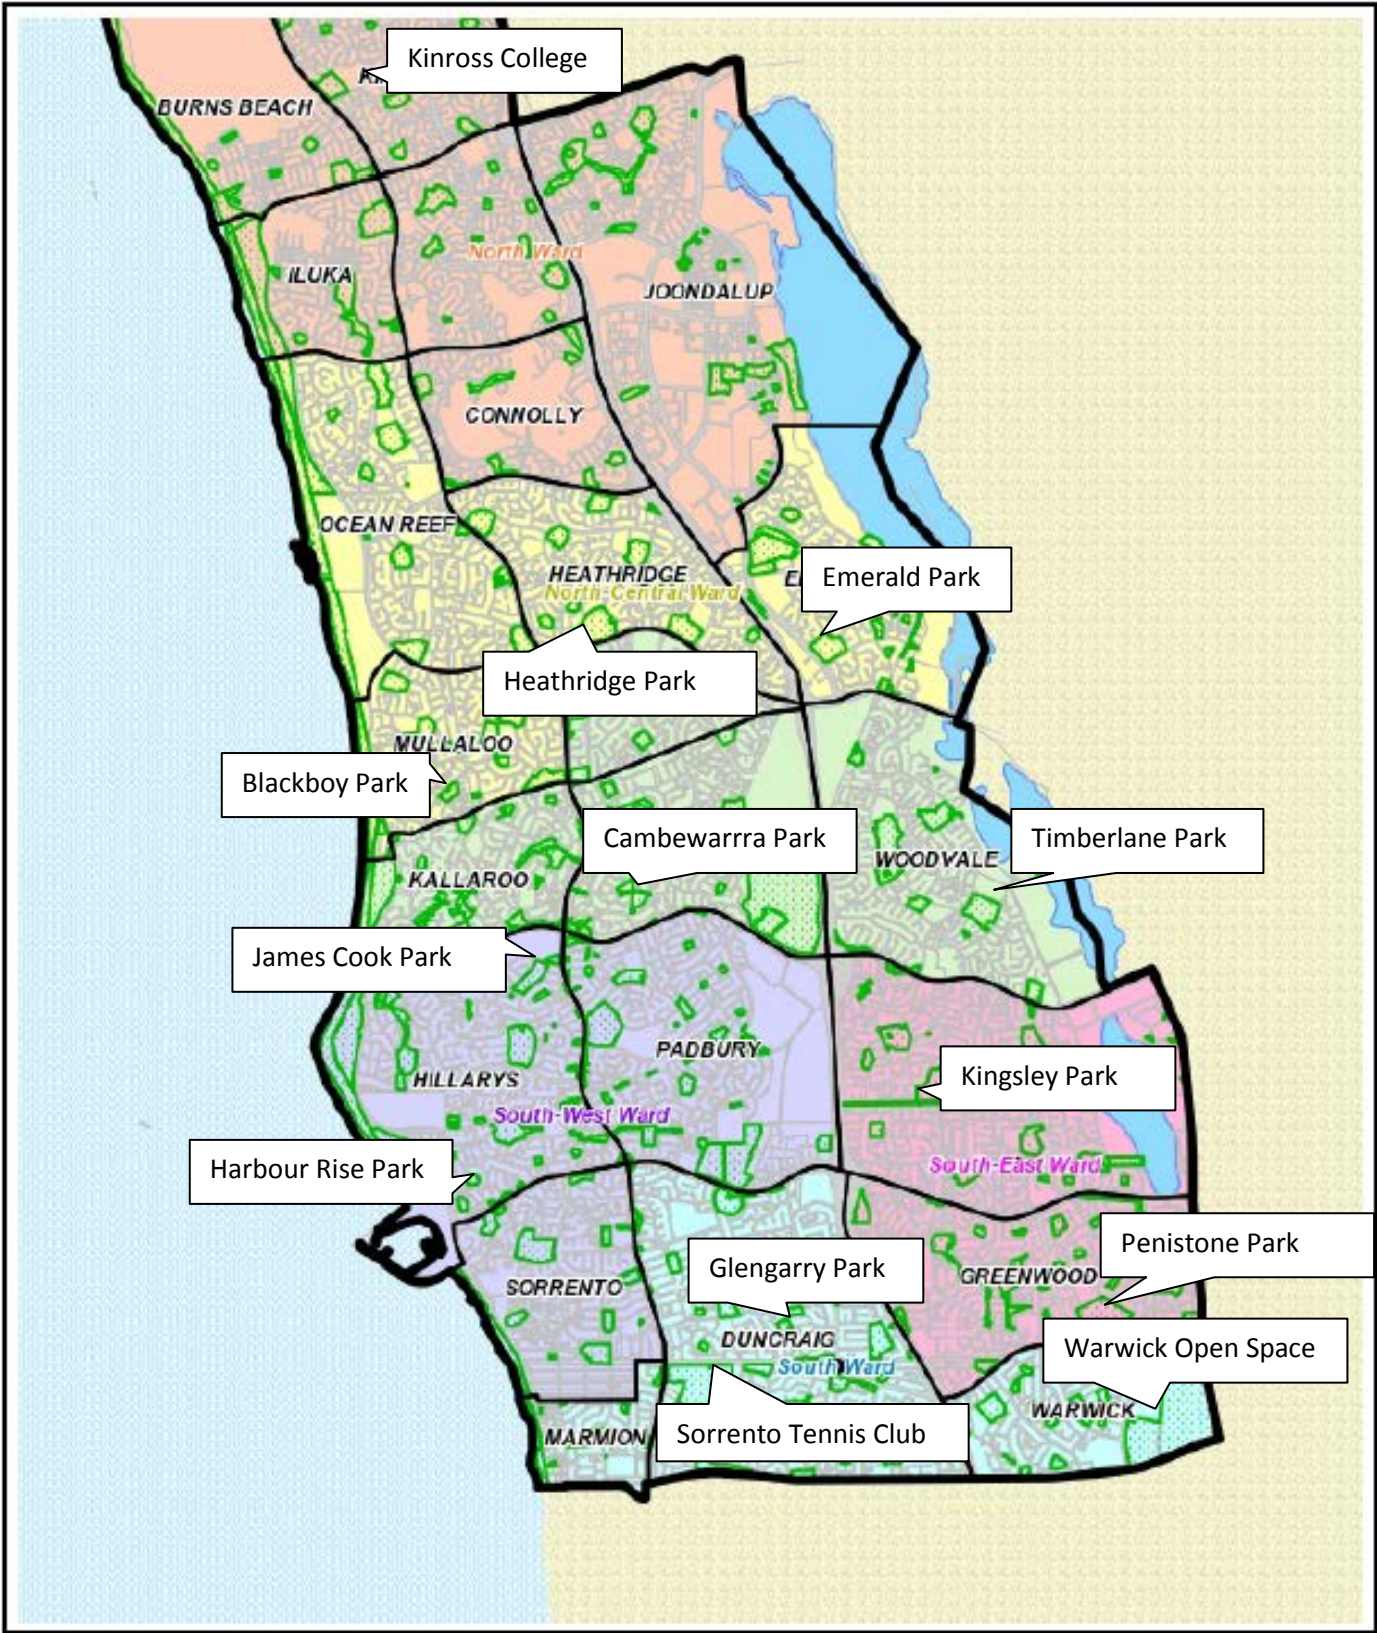

City of Joondalup Tennis Courts

Management of Tennis Court Venues associated with Clubs

Option 1

Courts available as Free Use to the community. Non marked courts would be bookable only via the Community Facility Booking Office with the associated cost being paid.

Timberlane Park, Woodvale (Kingsley Tennis Club)

Warwick Open Space, Warwick (Greenwood Tennis Club)

Heathridge Park, Heathridge (Ocean Ridge Tennis Club)