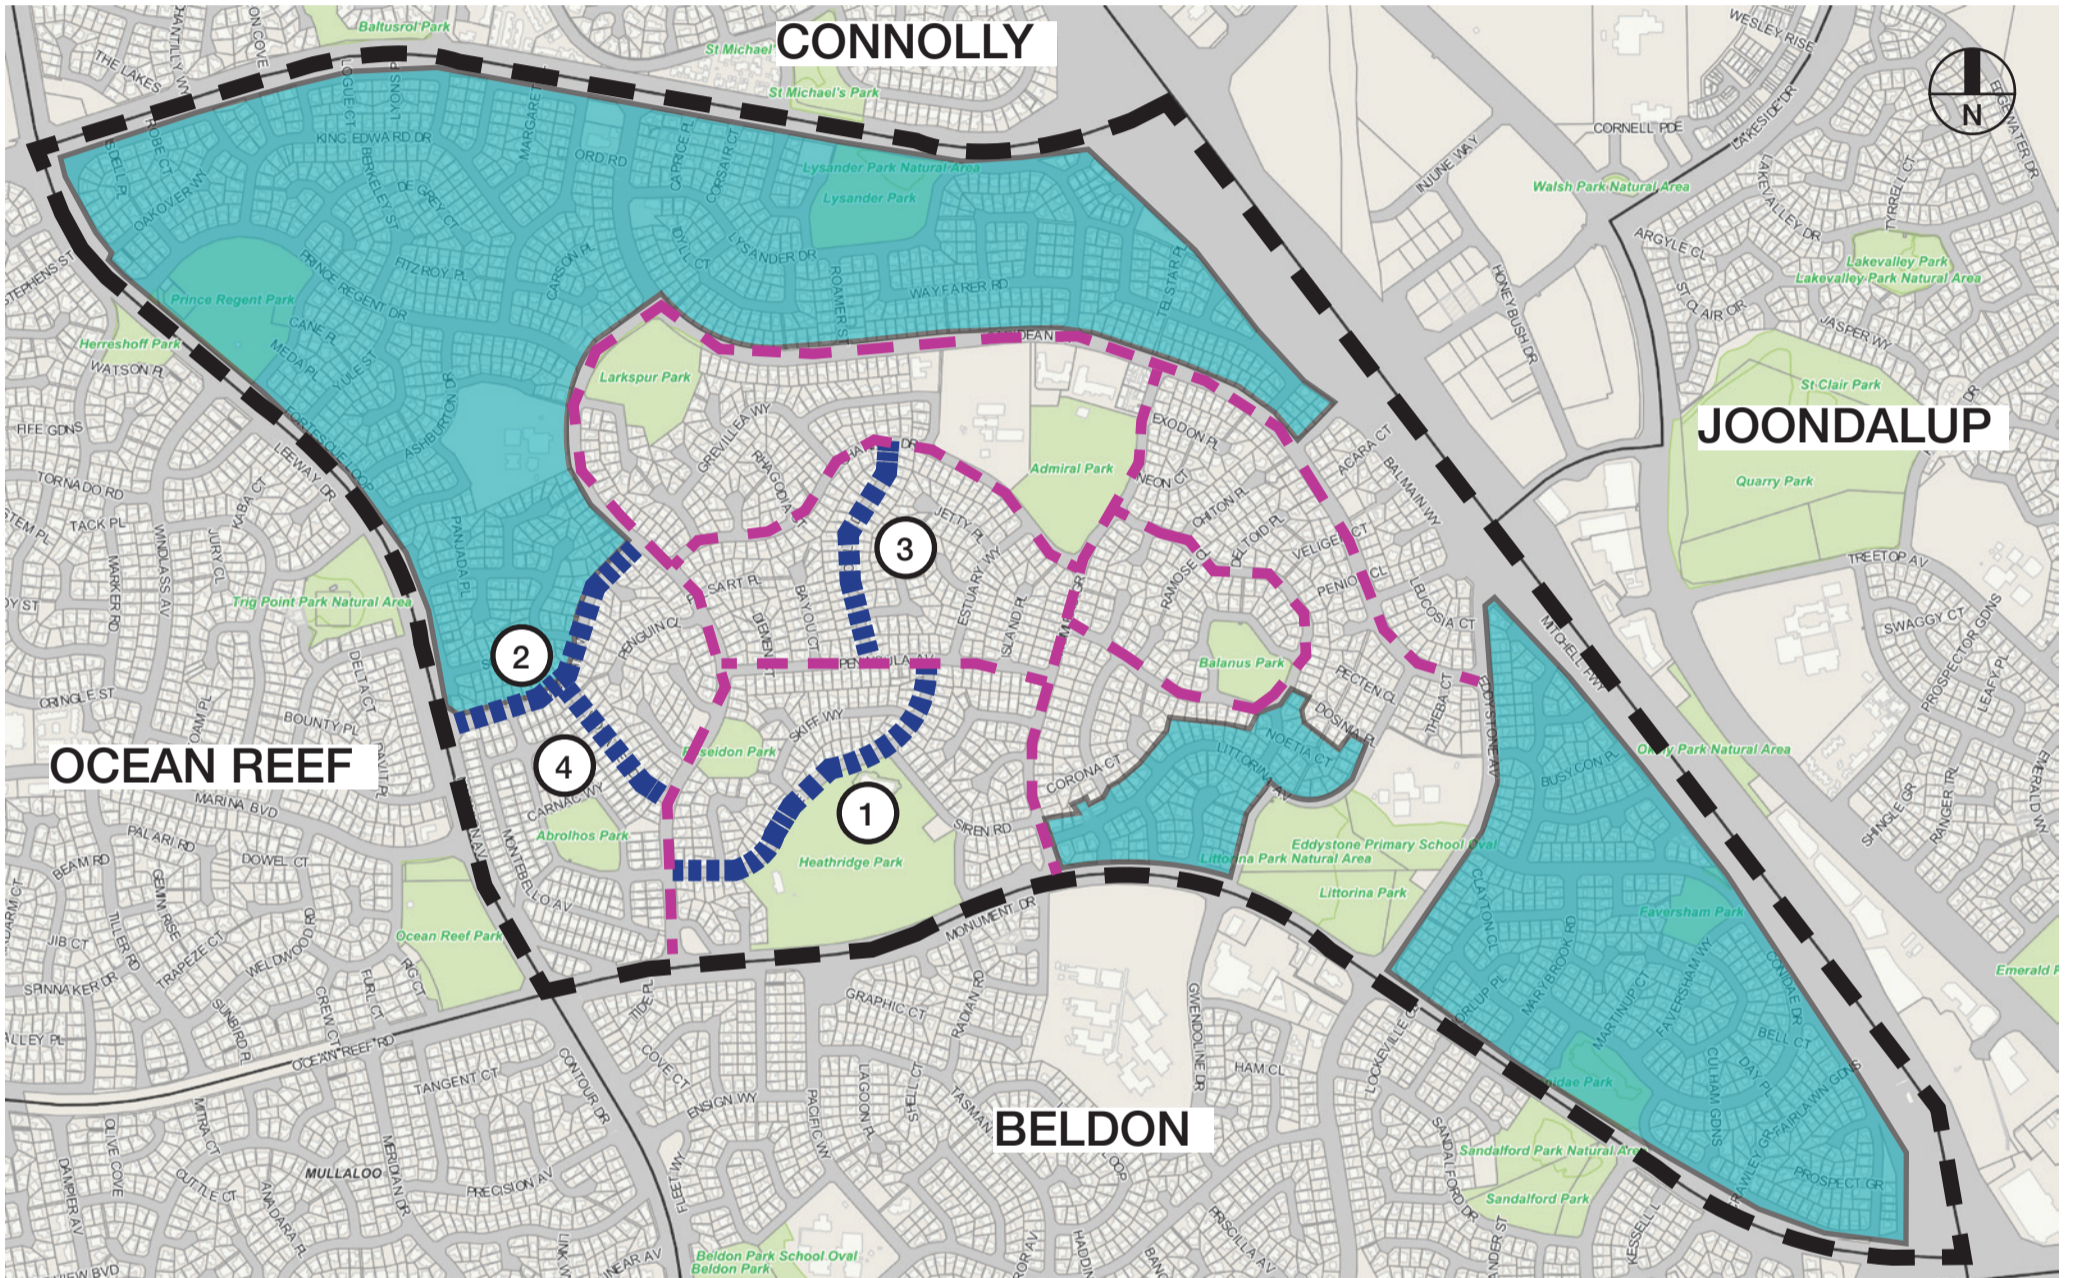

# YOUR LEAFY CITY

## Leafy City Project Map – Heathridge

Tree planting, watering and maintenance

### LEGEND

-  Suburb Boundary
-  Completed Stage One Leafy City Tree Plantings
-  Access Roads
-  - Sail Tce
-  - Mermaid Wy
-  - Flotilla Dv
-  - Voyage Rd
-  Housing Opportunity Area