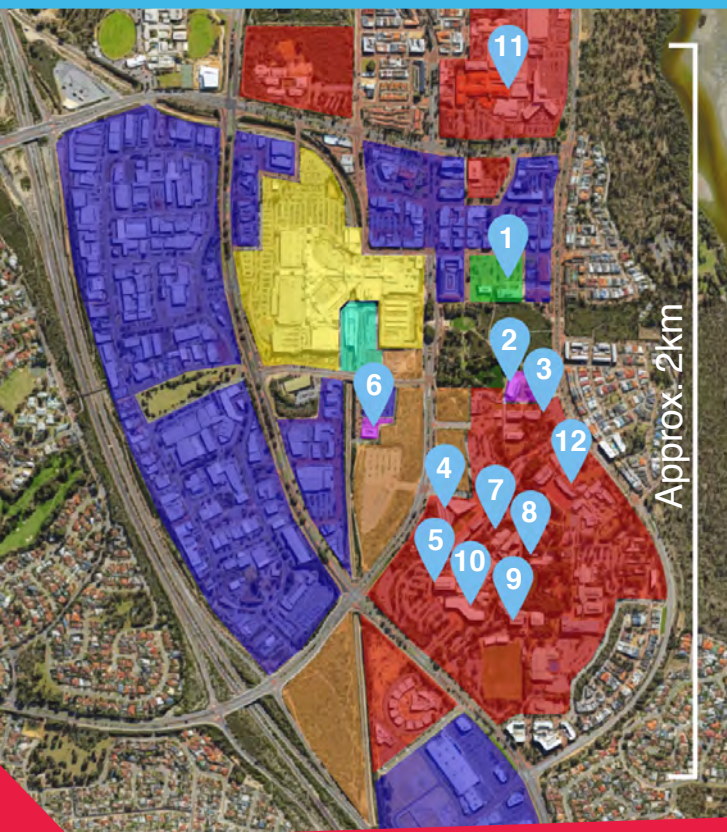

PERTH'S NORTHERN GROWTH CORRIDOR

The future is innovation

The City of Joondalup is located in one of Western Australia's fastest growing regions just 25 minutes north of Perth. Joondalup City Centre is home to the founding organisations of THE LINK, Edith Cowan University and the City of Joondalup. The City Centre also boasts a number of additional key stakeholders and potential land development sites, located in close proximity.

Joondalup City Centre Map

- Education/Training/Research
- Business Incubation
- Commercial Business
- Future Development Sites
- Main Transport Hub
- Major Retail Centre
- Local Government

THE LINK Collaborators