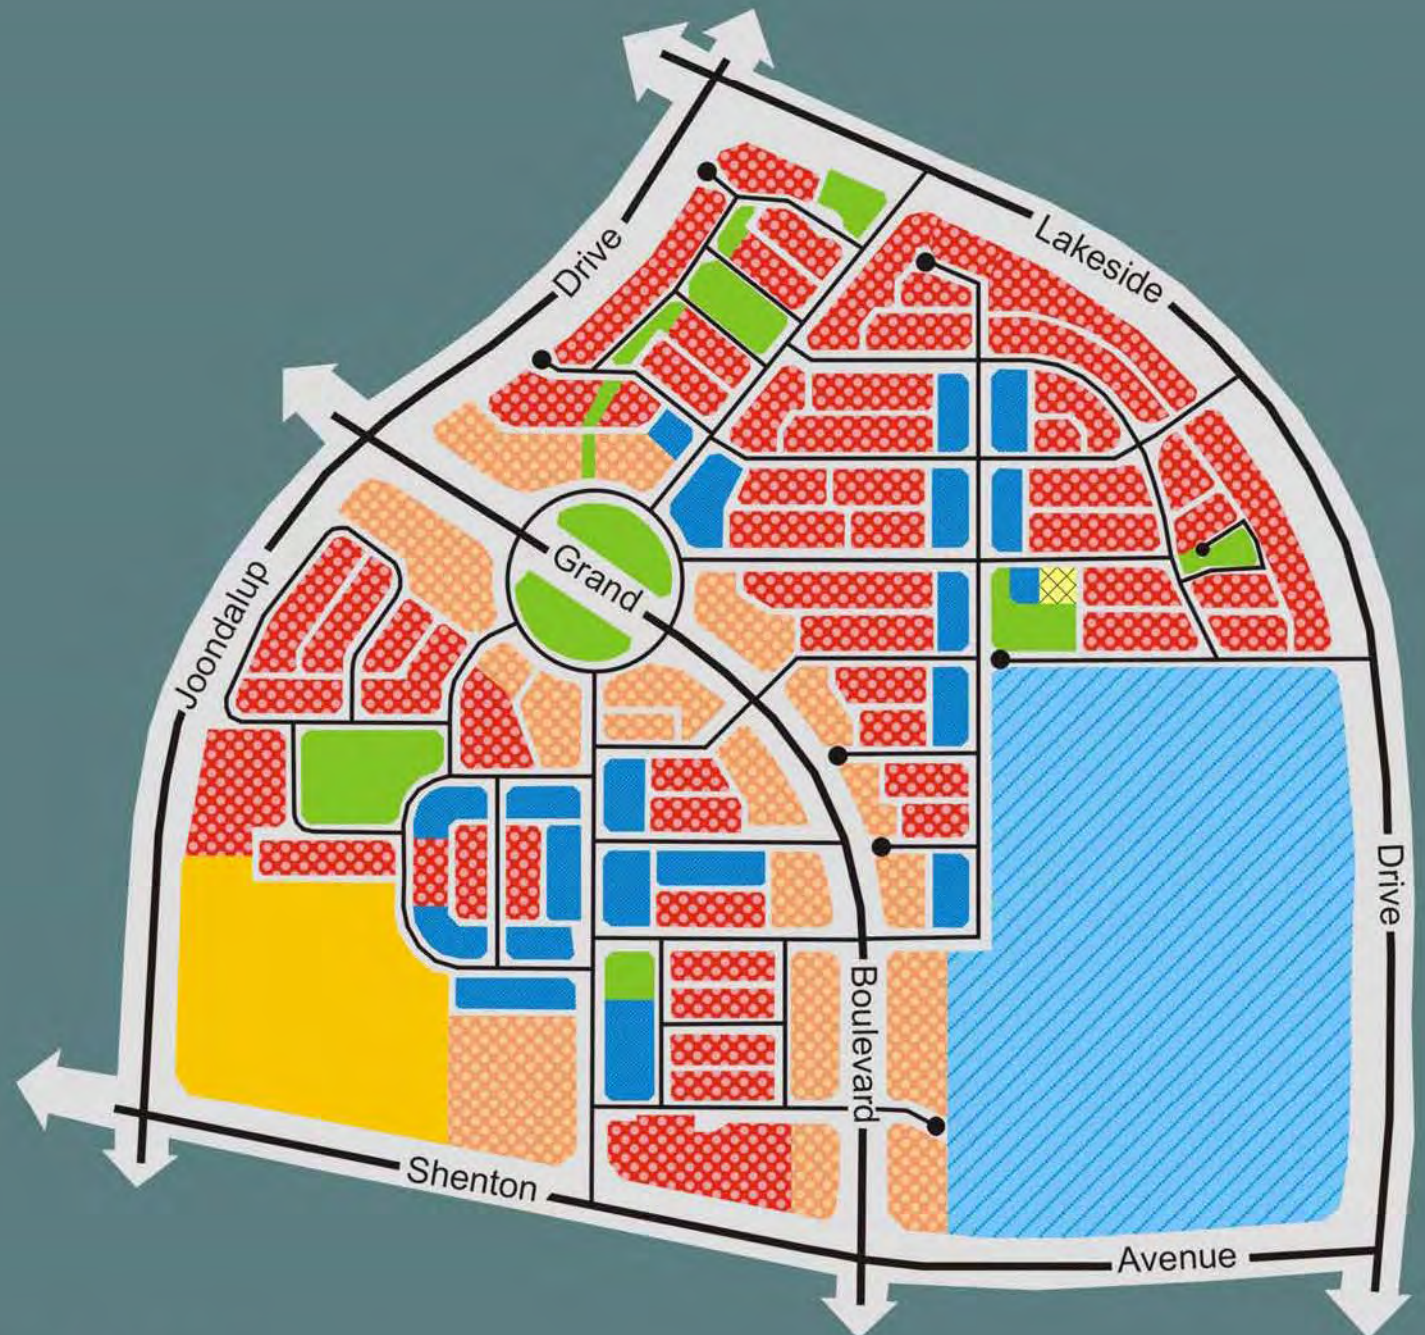

Land Use Legend

-  General City
-  Residential / Mixed Use
-  Residential
-  Education
-  Medical
-  Public Parking
-  Public Open Space
-  Community Purpose
-  Roads
-  Main Arterial Roads

A1 LAND USE PLAN

November 2004 - Joondalup City Centre - City North

Prepared by City of Joondalup : Urban Design & Policy, Cartographic Section - 15/12/2004 -djt