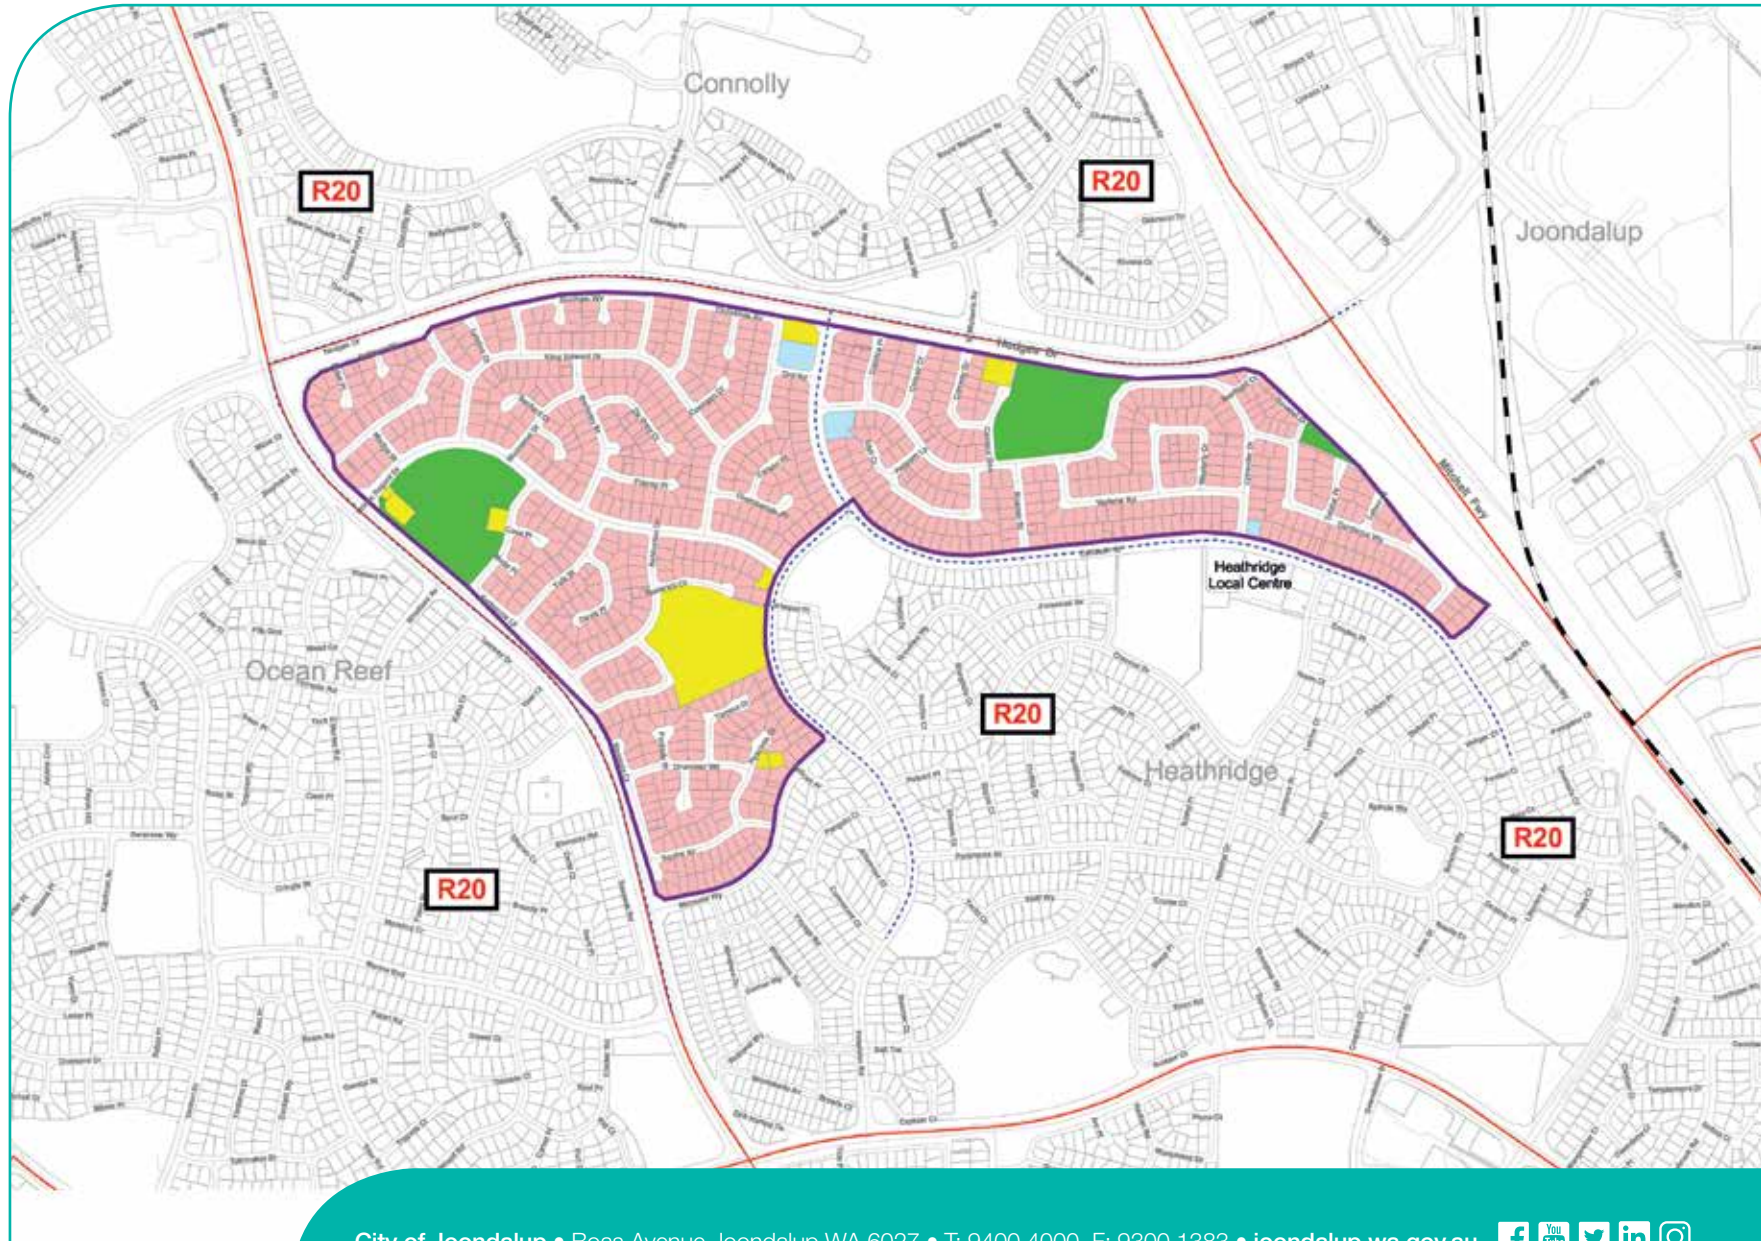

EXISTING HOUSING OPPORTUNITY AREAS BOUNDARIES AND DENSITY CODES

LEGEND

- Housing Opportunity Area
- R20/R30 coding
- R20/R40 coding
- Commercial/mixed use area
- Public use including schools
- Parks
- Civic uses
- Private schools
- Railway stations
- Bus routes
- R20 coding

50 0 50 100 150 Meters
Housing Opportunity Area 8

EXISTING HOUSING OPPORTUNITY AREAS BOUNDARIES AND DENSITY CODES

LEGEND

-  Housing Opportunity Area
-  R20/R30 coding
-  Commercial/mixed use area
-  Public use including schools
-  Parks
-  Railway stations
-  Bus routes
-  R20 coding

EXISTING HOUSING OPPORTUNITY AREAS BOUNDARIES AND DENSITY CODES

LEGEND

- Housing Opportunity Area
- R20/R40 coding
- R20/R60 coding
- Public use including schools
- Railway stations
- Bus routes
- R20 coding