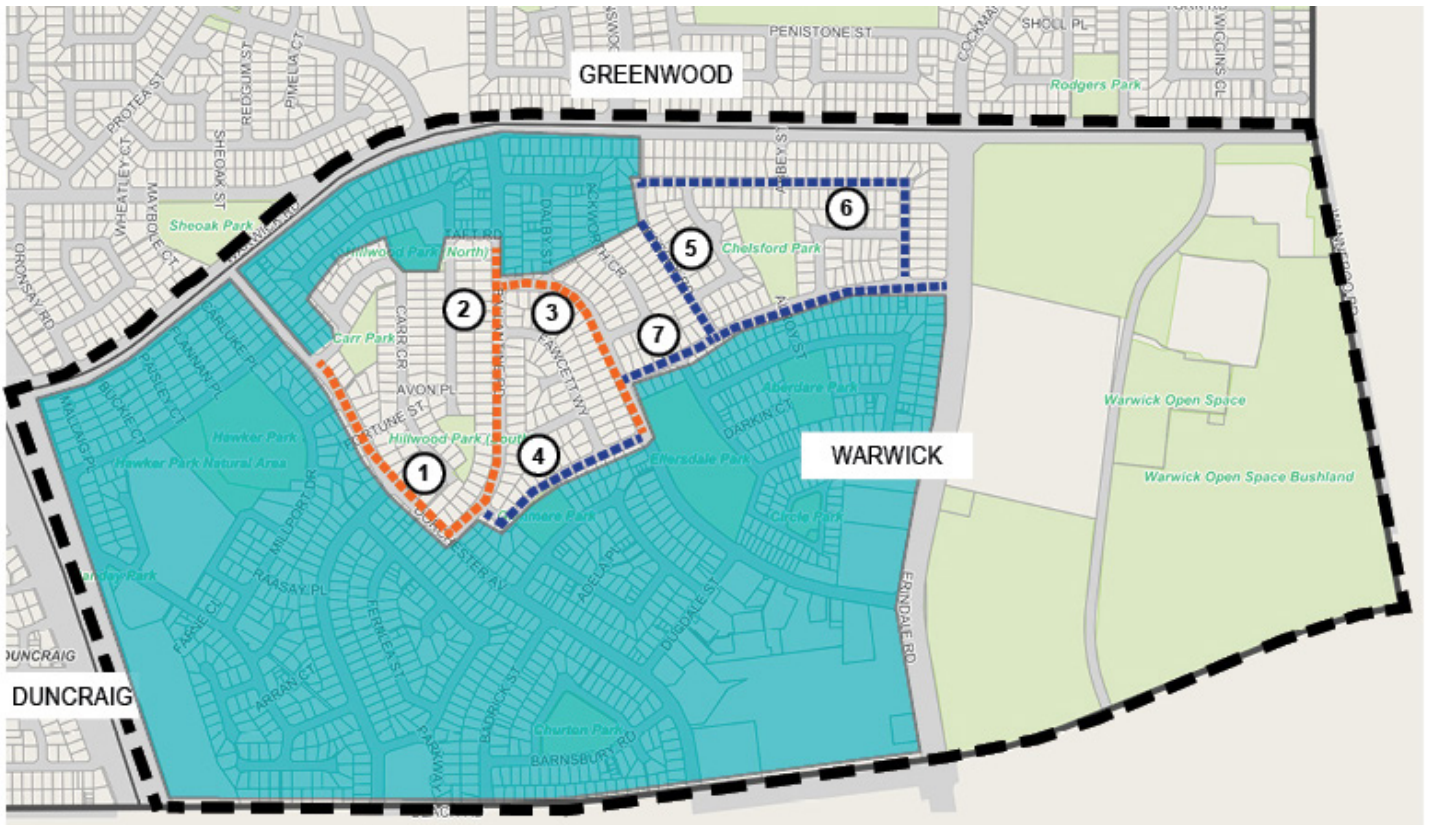

Leafy City Project Map – Warwick

Tree planting, watering and maintenance

LEGEND

-  Suburb Boundary
-  Local Distributor Roads
 - ① Dorchester Ave
 - ② Ballantine Rd
 - ③ Ellersdale Ave

-  Access Roads
 - ④ Chalcombe Way
 - ⑤ Bagley Rd
 - ⑥ Drakeswood Rd
 - ⑦ Chelsford Rd
-  Housing Opportunity Area