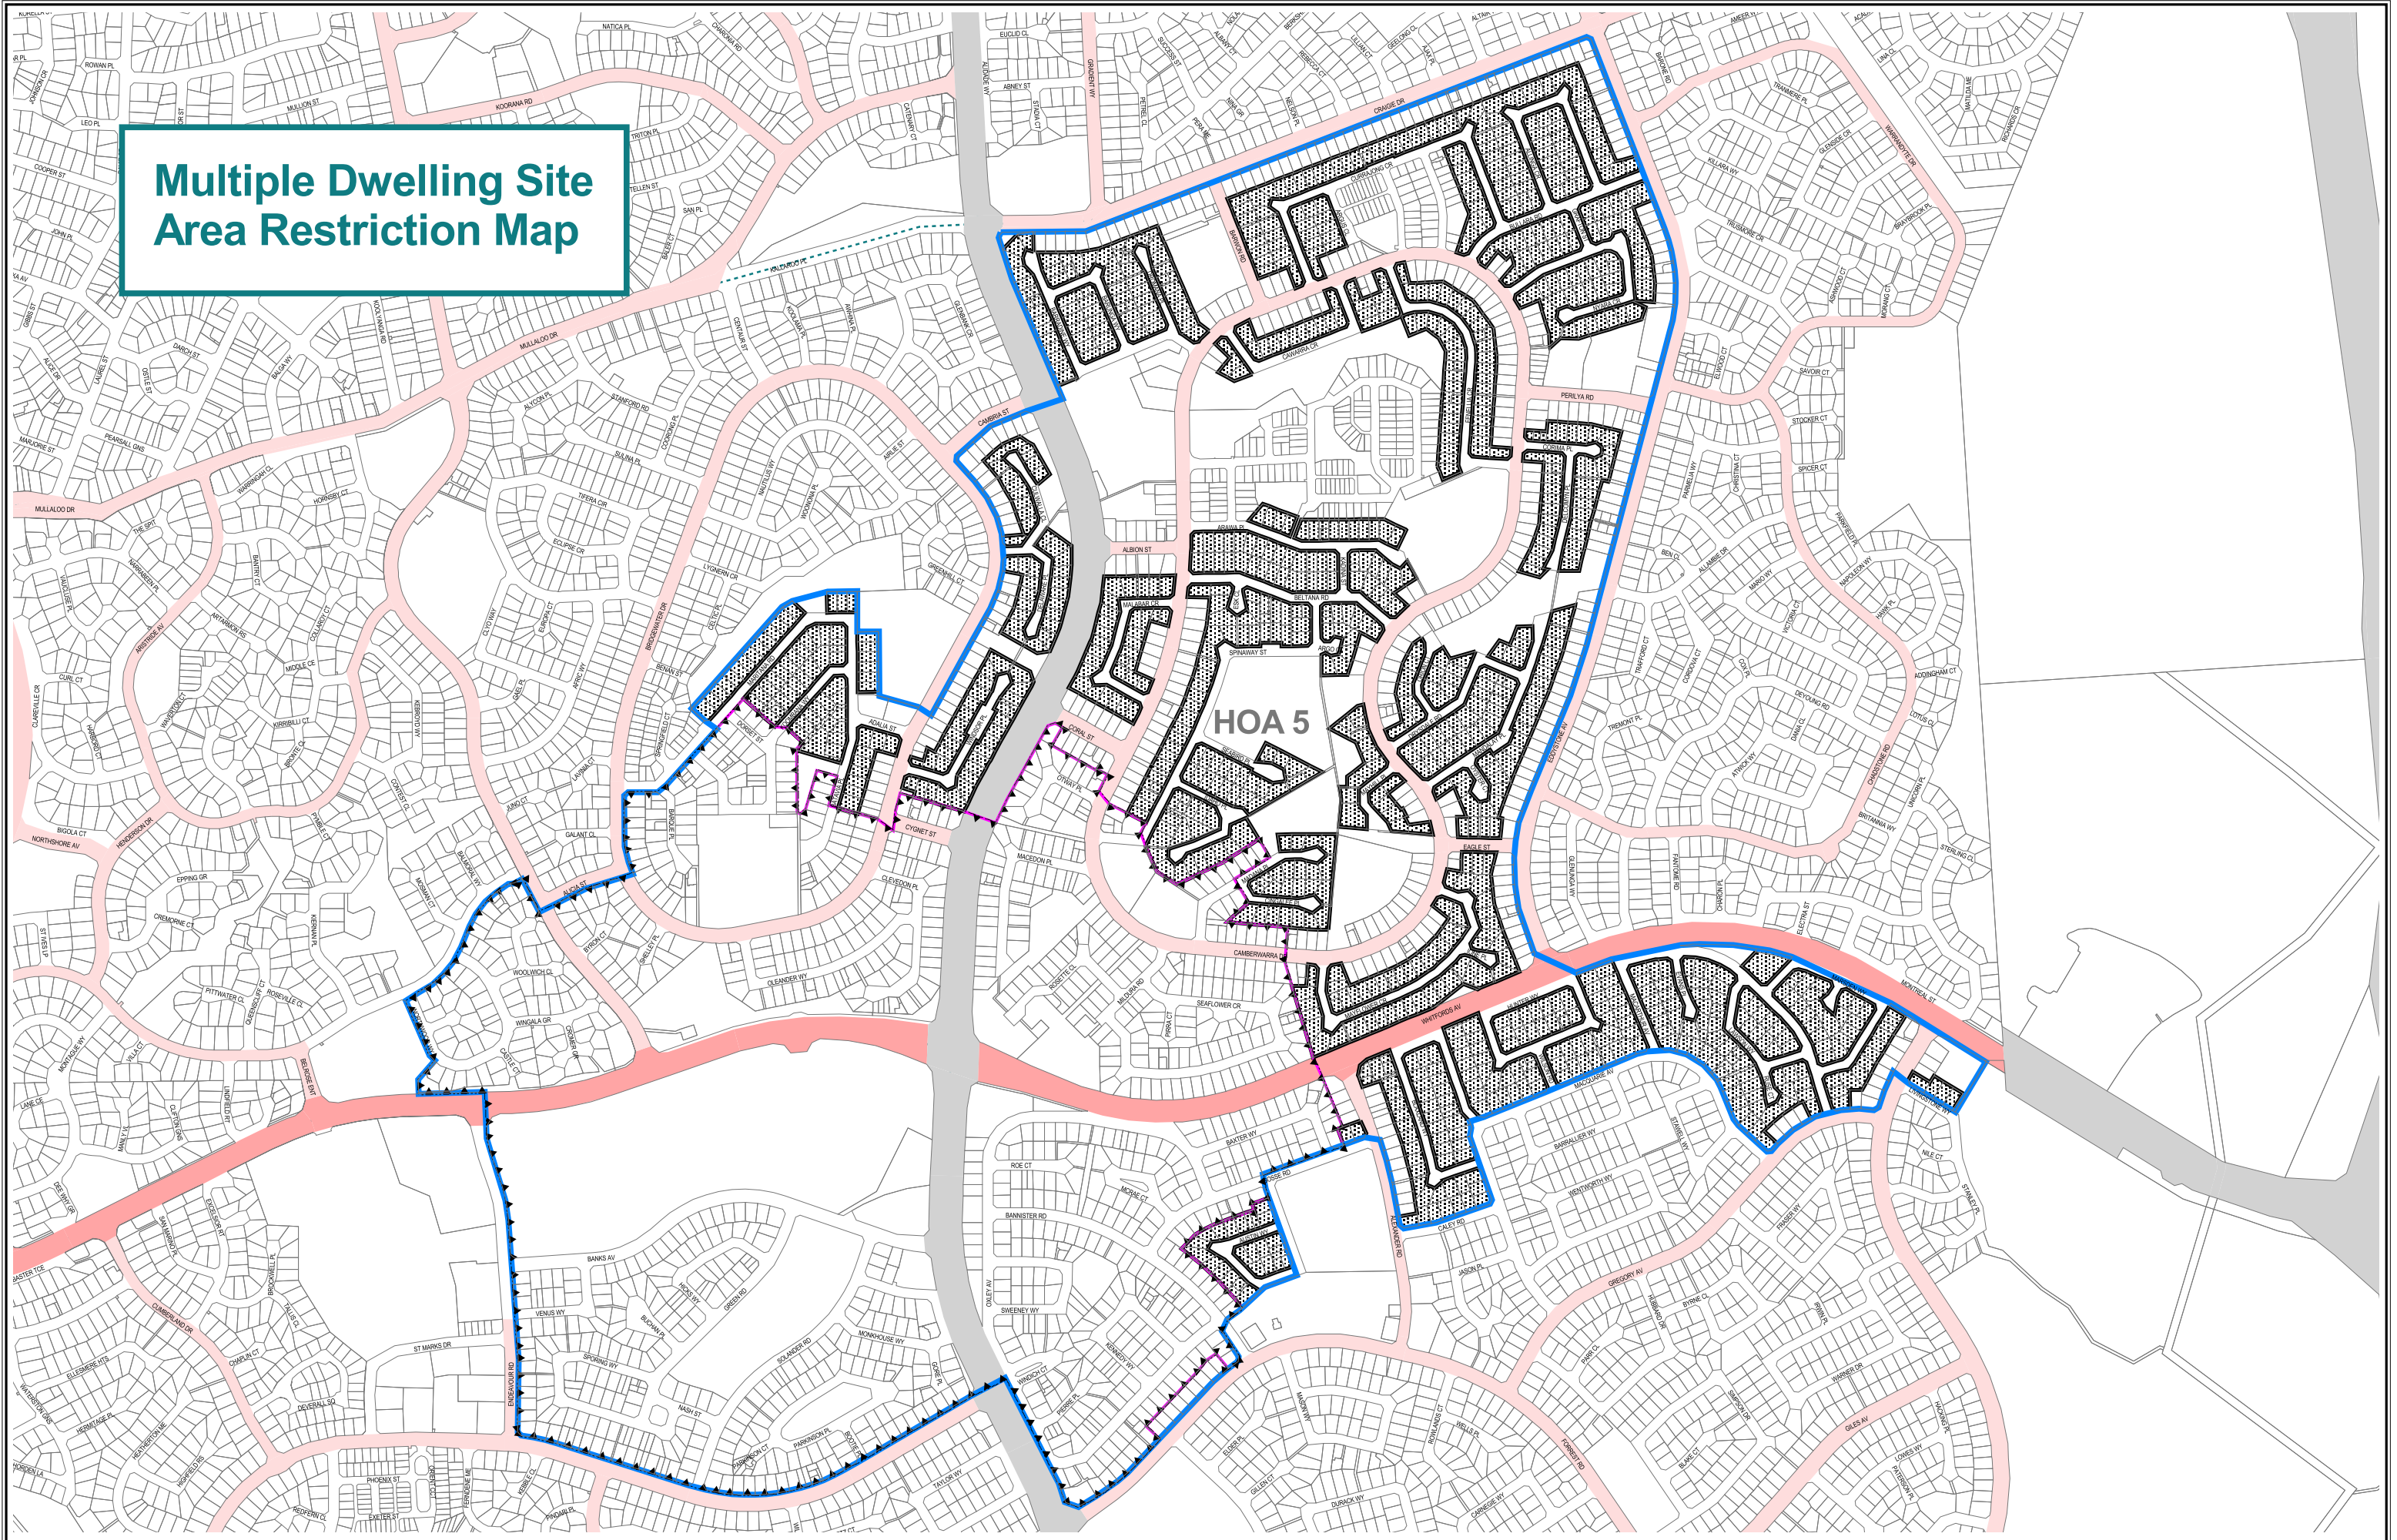

Multiple Dwelling Site Area Restriction Map

- Housing Opportunity Area Boundary
- Multiple Dwelling Site Area Restriction Applies
- Walkable Catchment as per Clause 26 (7) ii of Scheme Text

- Local Distributor Roads
- Other Regional Roads
- Primary Region Roads

50 0 50 100150 Meters

 Scale 1 : 10500 @ A3