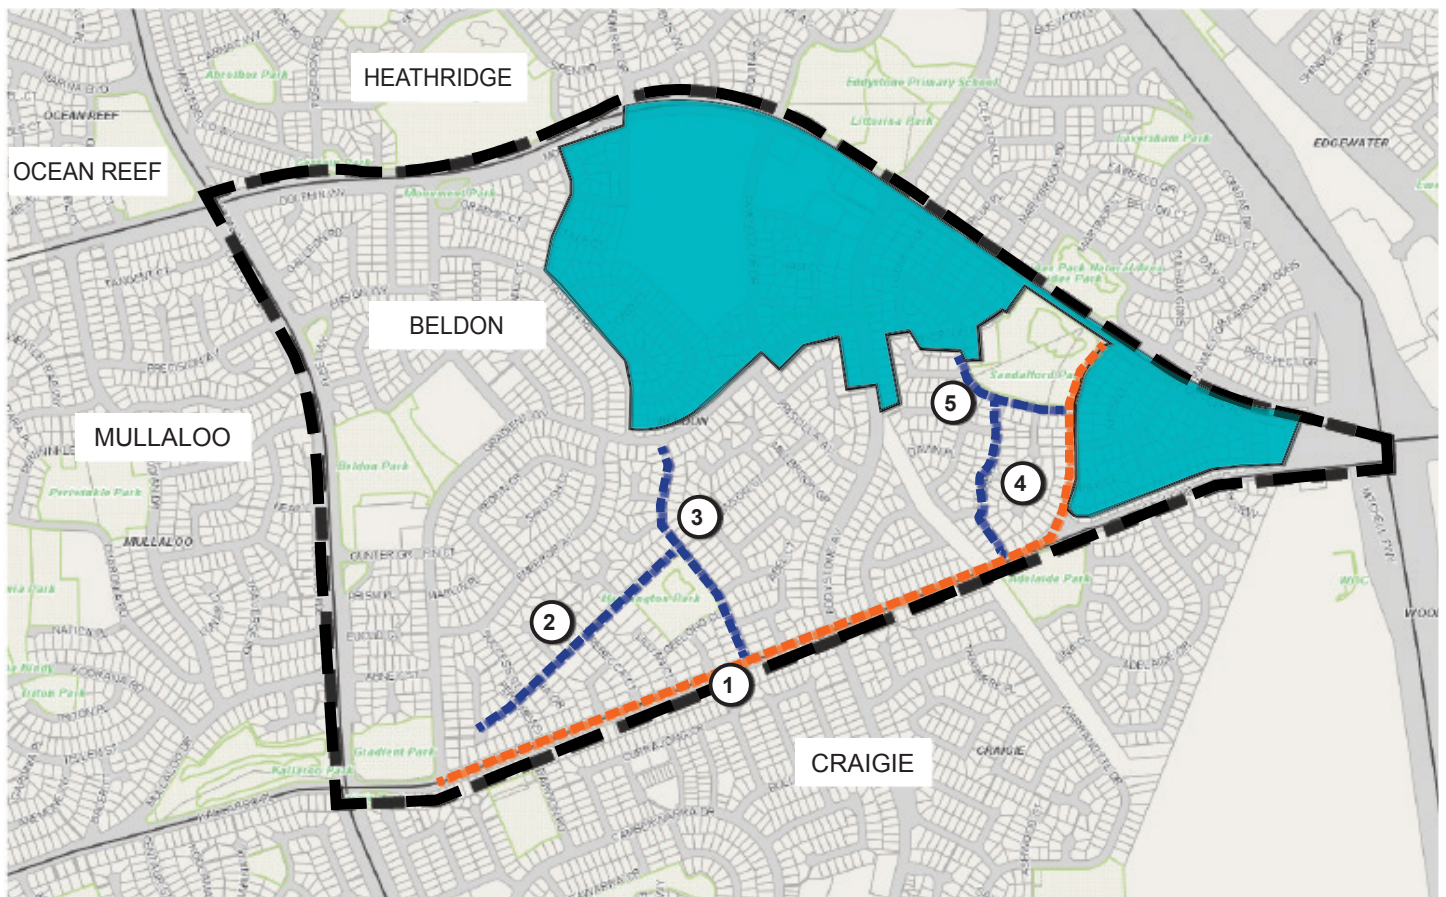

Leafy City Project Map – Beldon

Tree planting, watering and maintenance

Legend

- | | | | |
|---|-------------------------|---|--------------------------|
|  | Suburb Boundary |  | Access Roads |
|  | Local Distributor Roads | ② | Berkshire Drive |
| ① | Craigie Drive | ③ | Haddington Street |
| | | ④ | Leander Street |
| | | ⑤ | Sandalford Drive |
| | |  | Housing Opportunity Area |