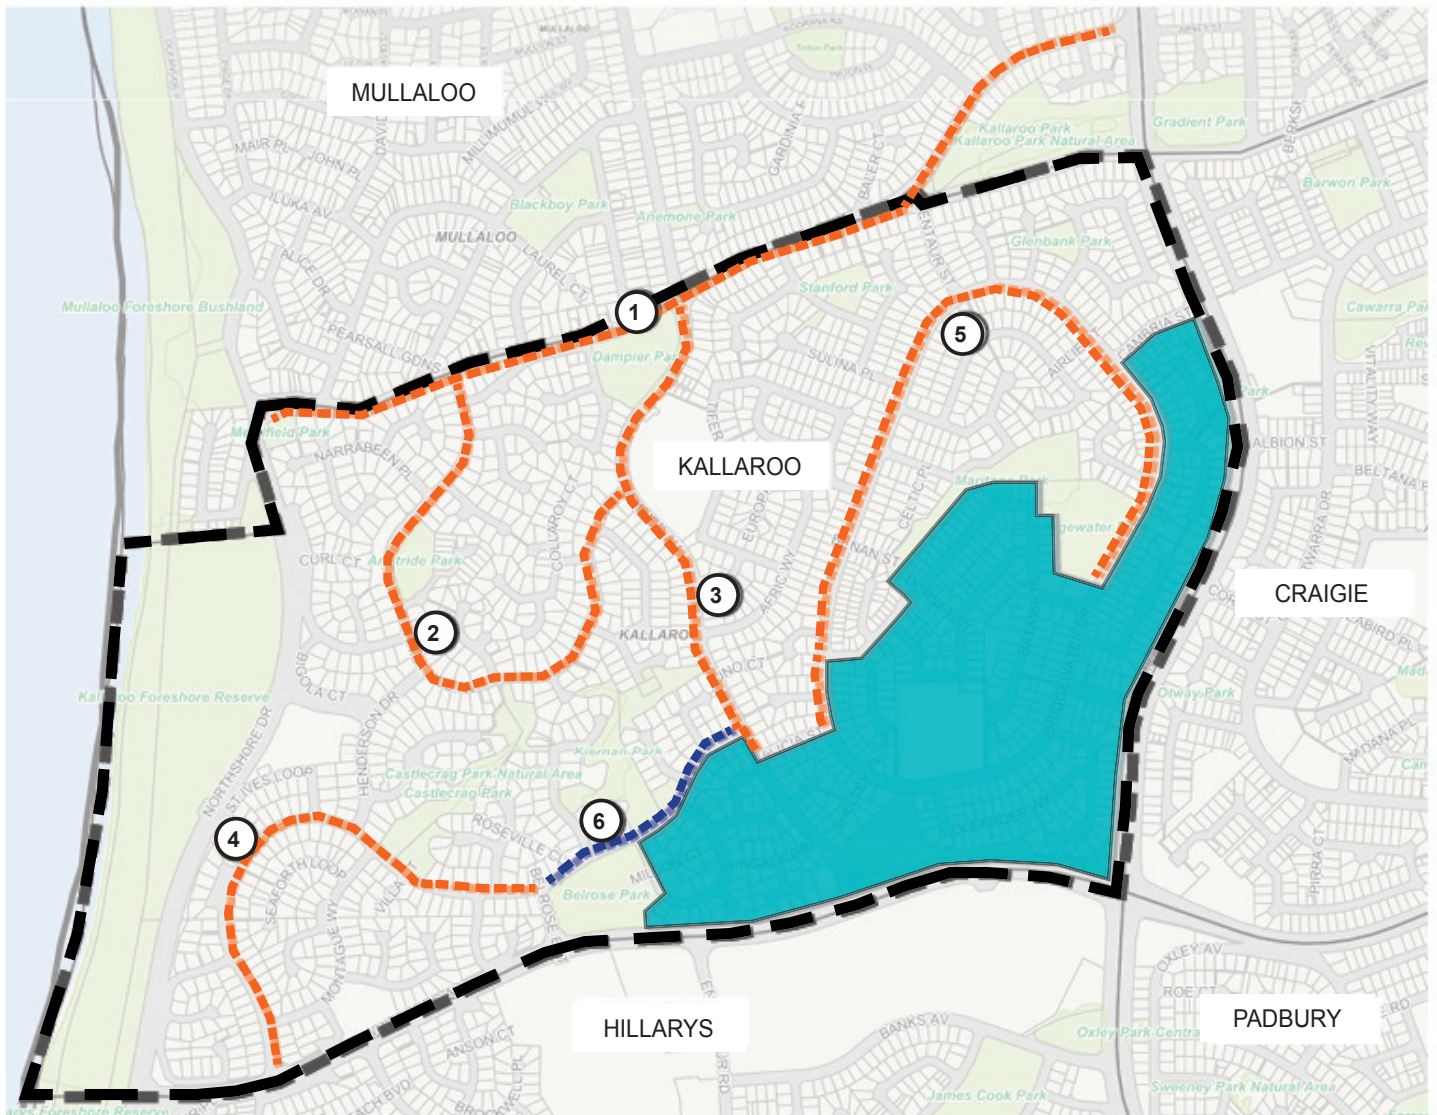

Leafy City Project Map – Kallaroo

Tree planting, watering and maintenance

Legend

-  Suburb Boundary
-  Local Distributor Roads
-  Access Roads
-  Castlecrag Drive East
-  Housing Opportunity Area
- ① Mullaloo Drive
- ② Aristride Avenue
- ③ Dampier Avenue
- ④ Castlecrag Drive West
- ⑤ Bridgewater Drive