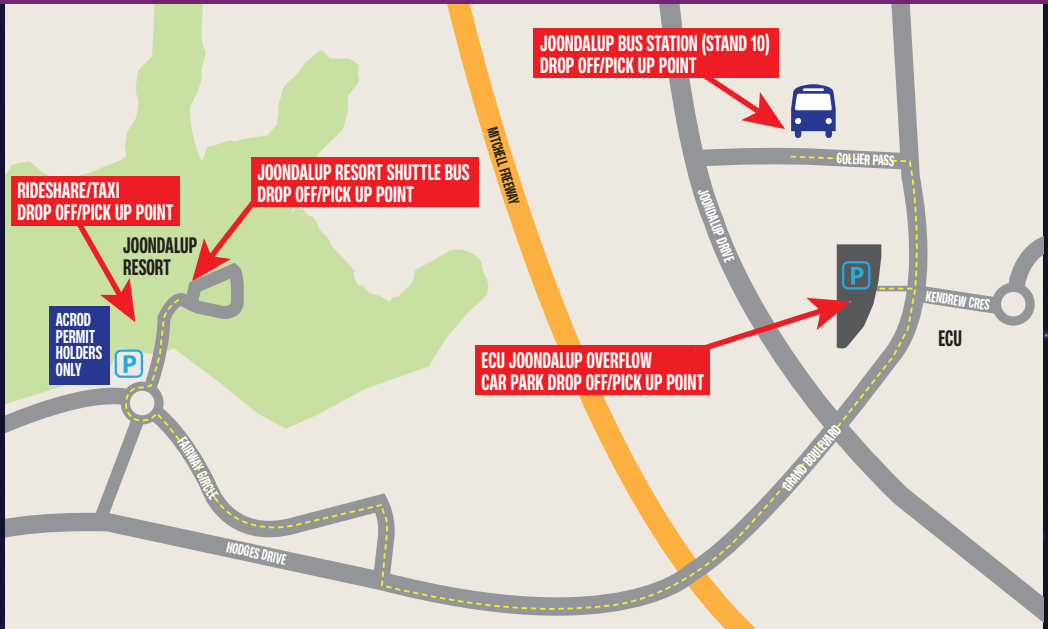

VALENTINE'S

CONCERT

2022

SHUTTLE BUS SERVICE AND PARKING

As access to the venue is limited patrons are encouraged where possible to carpool or use the free shuttle bus service available from Joondalup Bus Station (stand 10) or the Edith Cowan University overflow car park (accessible from the intersection of Grand Boulevard and Kendrew Crescent).

Shuttle buses run every 20 minutes between **4.00pm and 8.00pm** from the following locations:

Shuttle Bus #1 – Joondalup Bus Station (stand 10) to Joondalup Resort

Shuttle Bus #2 and an Accessible Shuttle Bus – Joondalup Bus Station (Stand 10), stop at ECU Overflow Carpark to Joondalup Resort

Shuttle Bus #3 – ECU Overflow Carpark to Joondalup Resort

All four Shuttle Buses will begin return trips from **9.00pm – 11.00pm** from the drop off/pick up location at Joondalup Resort, stopping at ECU Overflow Carpark and finishing at Joondalup Bus Station.