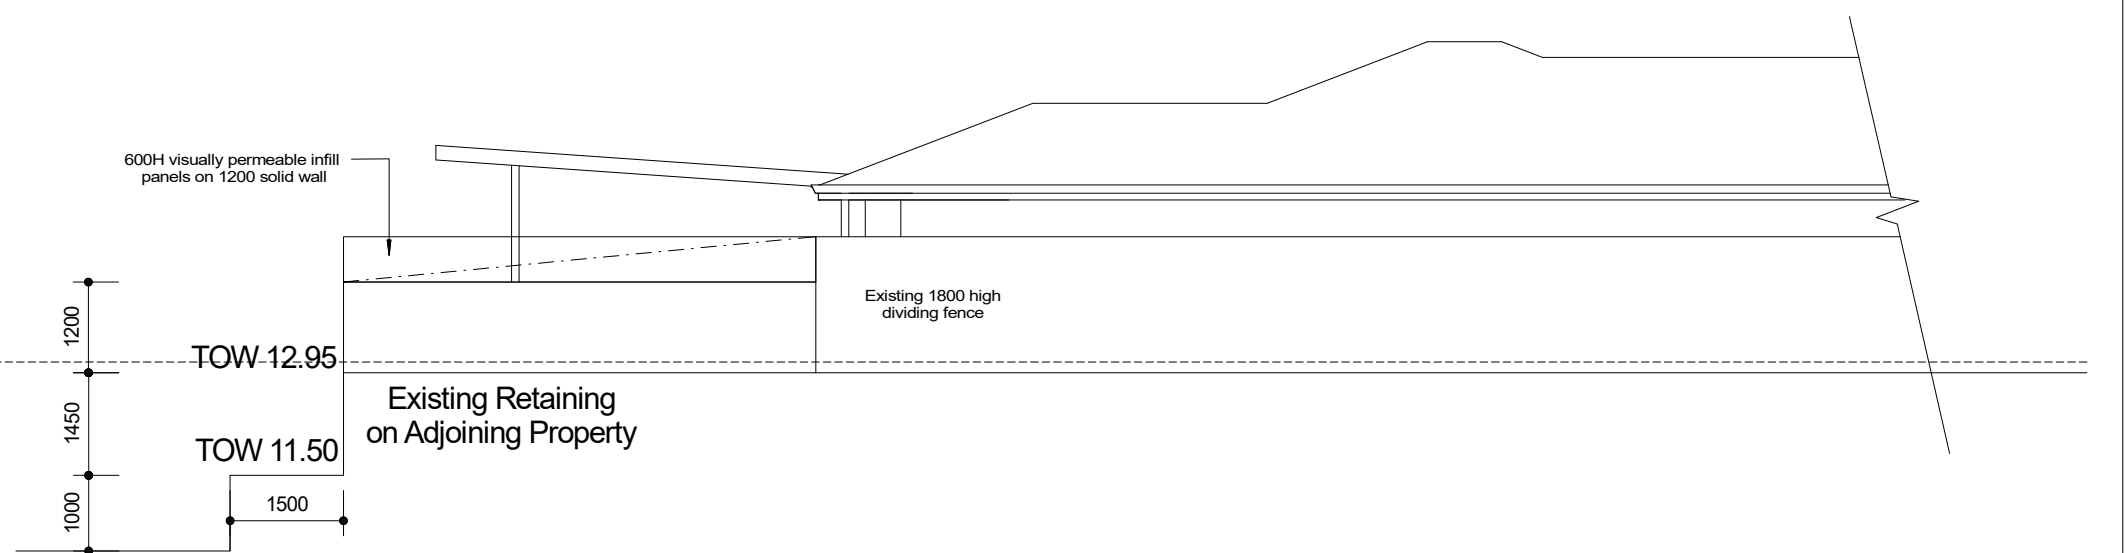

Proposed Plan

SCALE: 1:100	DATE: 16/4/21
SHEET No: 1 of 2	
JOB No: P-394	

ELEVATION 1 1:100

ELEVATION 2 1:100

ELEVATION 3 1:100

Chelsea Design Studio

Designs of Distinction
6 Gayton Place, North Beach, 6020
Mob : 0406 712220

© COPYRIGHT

CLIENT:
Sean Mulavin

SITE ADDRESS:
**HN 159 Waterford Drive
Hillarys**

AMENDMENTS / VARIATIONS

V.O. No.	DATE
Heights amended	23/9/21

Proposed Elevations

SCALE: 1:100	DATE: 16/4/21
SHEET No: 2 of 2	
JOB No: P-394	