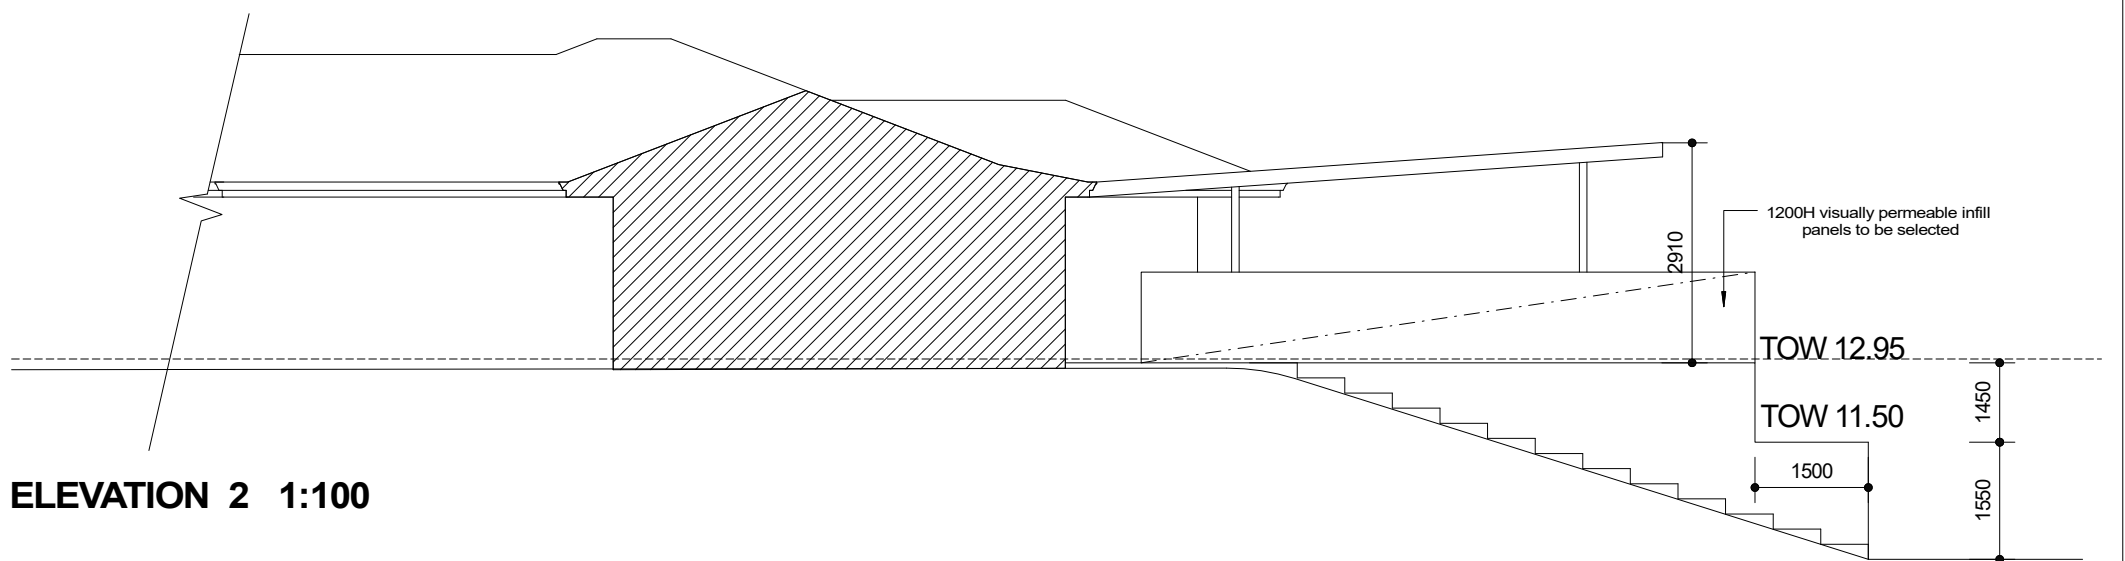

Proposed Plan

SCALE: 1:100	DATE: 16/4/21
SHEET No: 1 of 2	
JOB No: P-394	

ELEVATION 1 1:100

ELEVATION 2 1:100

ELEVATION 3 1:100

Chelsea Design Studio

Designs of Distinction
6 Gayton Place, North Beach, 6020
Mob : 0406 712220

© COPYRIGHT

CLIENT:
Sean Mulavin

SITE ADDRESS:
**HN 159 Waterford Drive
Hillarys**

AMENDMENTS / VARIATIONS

V.O. No.	DATE
Heights amended	23/9/21

Proposed Elevations

SCALE: 1:100	DATE: 16/4/21
SHEET No: 2 of 2	
JOB No: P-394	