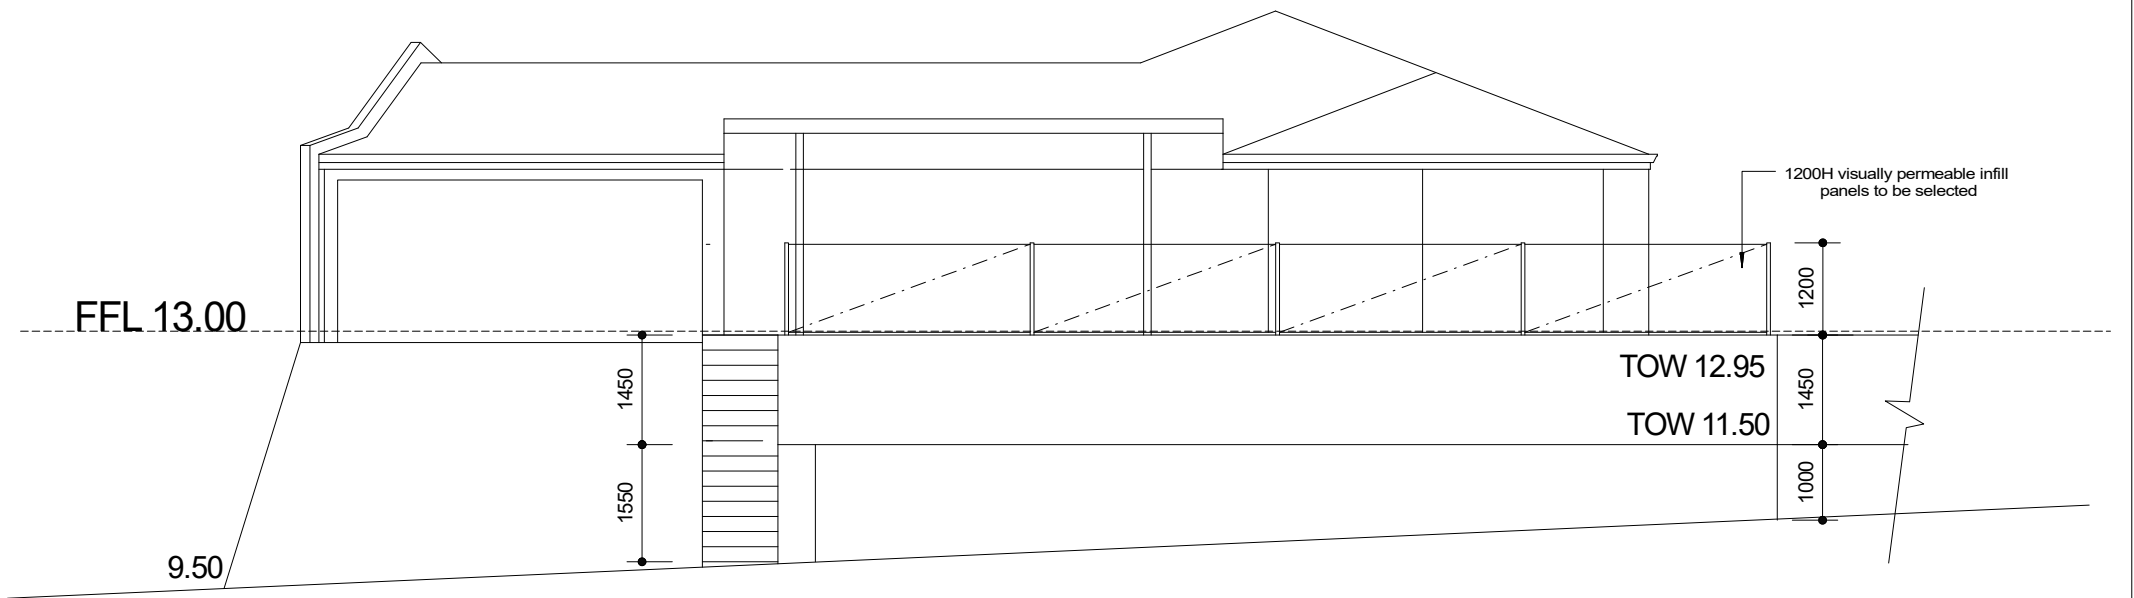

Chelsea Design Studio

Designs of Distinction
6 Gayton Place, North Beach, 6020
Mob : 0406 712220

© COPYRIGHT

CLIENT:
Sean Mulavin

SITE ADDRESS:
**HN 159 Waterford Drive
Hillarys**

AMENDMENTS / VARIATIONS

V.O. No.	DATE
Heights amended	23/9/21

Proposed Plan

SCALE: 1:100	DATE: 16/4/21
SHEET No: 1 of 2	
JOB No: P-394	

ELEVATION 1 1:100

ELEVATION 2 1:100

ELEVATION 3 1:100

Chelsea Design Studio

Designs of Distinction
6 Gayton Place, North Beach, 6020
Mob : 0406 712220

© COPYRIGHT

CLIENT:
Sean Mulavin

SITE ADDRESS:
**HN 159 Waterford Drive
Hillarys**

AMENDMENTS / VARIATIONS

V.O. No.	DATE
Heights amended	23/9/21

Proposed Elevations

SCALE: 1:100	DATE: 16/4/21
SHEET No: 2 of 2	
JOB No: P-394	