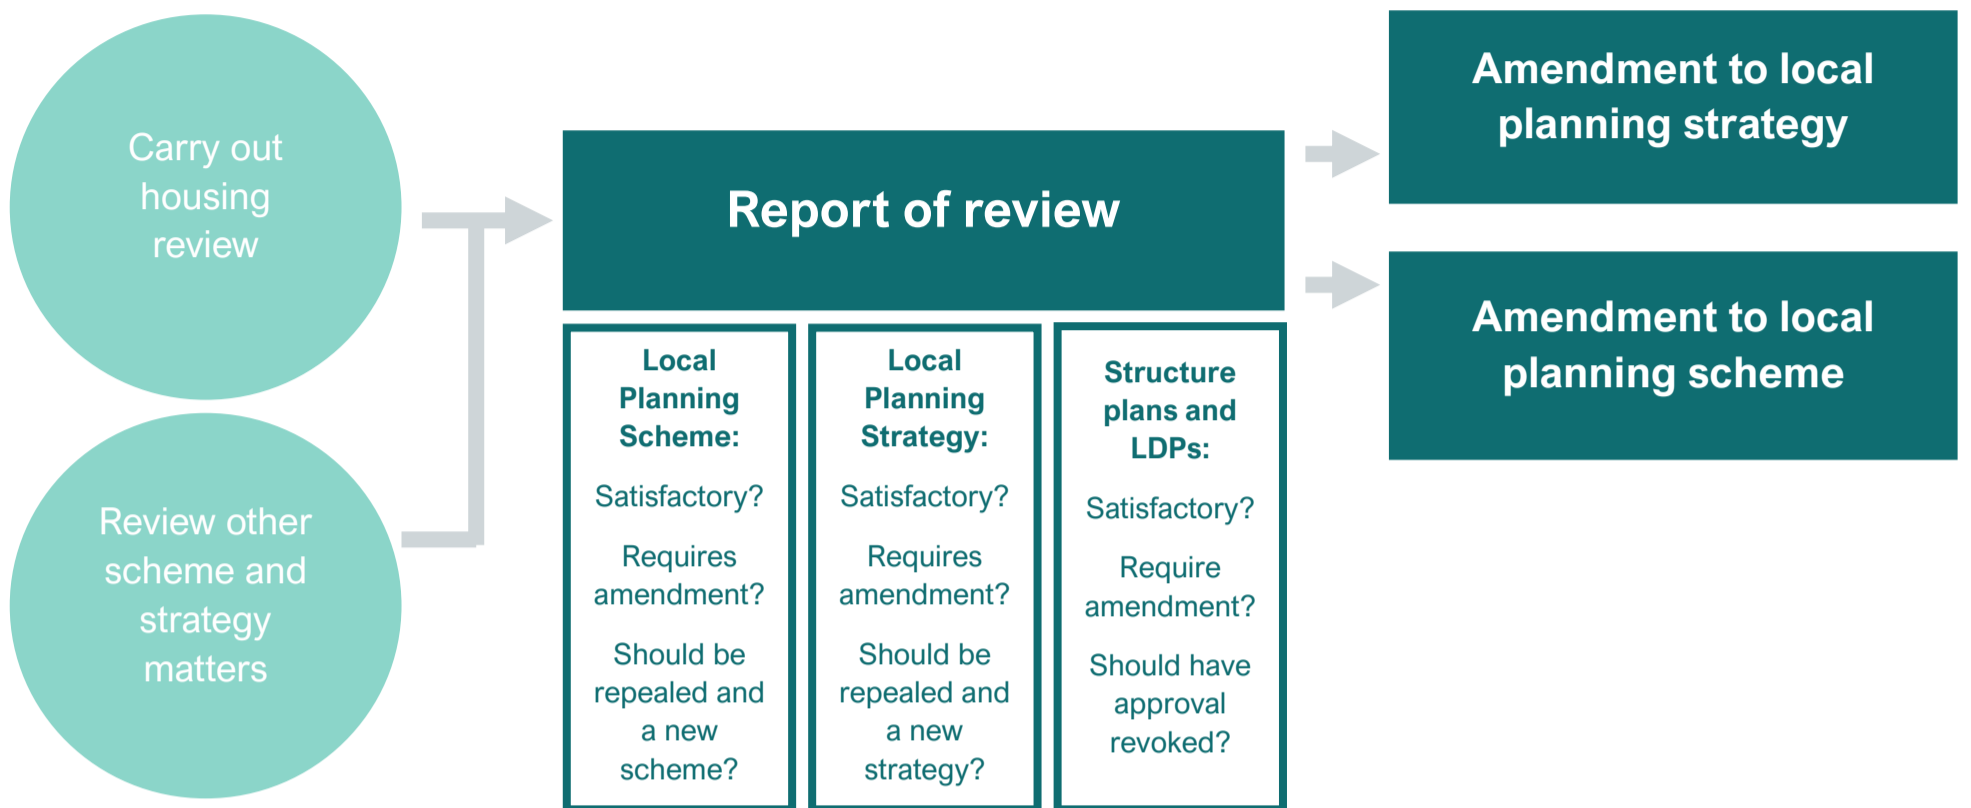

Local Planning Strategy Review – Project Approach

Regulatory Pathway

Part 6, Division 1 – Review of local planning scheme

Project Phases