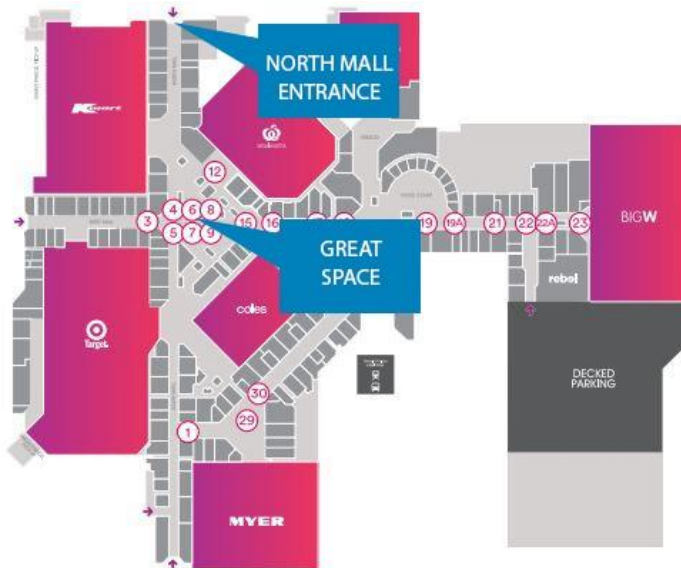

Artwork delivery: Sunday, 19 March 2023, 10.00am – 1.00pm

10.00am – 11.00am: Surnames A – H

11.00am – 12.00pm: Surnames I - O

12.00 – 1.00pm: Surnames P - Z

Artwork pick up: Sunday, 16 April 2023, 11.00am – 2.00pm

11.00am – 12.00pm: Sold artworks

12.00pm – 2.00pm: Unsold artworks

Location: **Lakeside Joondalup Shopping City**

Google Maps Link: [420 Joondalup Drive, Joondalup WA 6027](https://www.google.com/maps/place/420+Joondalup+Drive,+Joondalup+WA+6027)

Deliver to: **Great Space, Lakeside Joondalup Shopping City**
Opposite Coles and Woolworths

Artwork Delivery Slip

Artist: _____

Title: _____

Medium: _____

Price: _____

Additional Prize Categories: _____