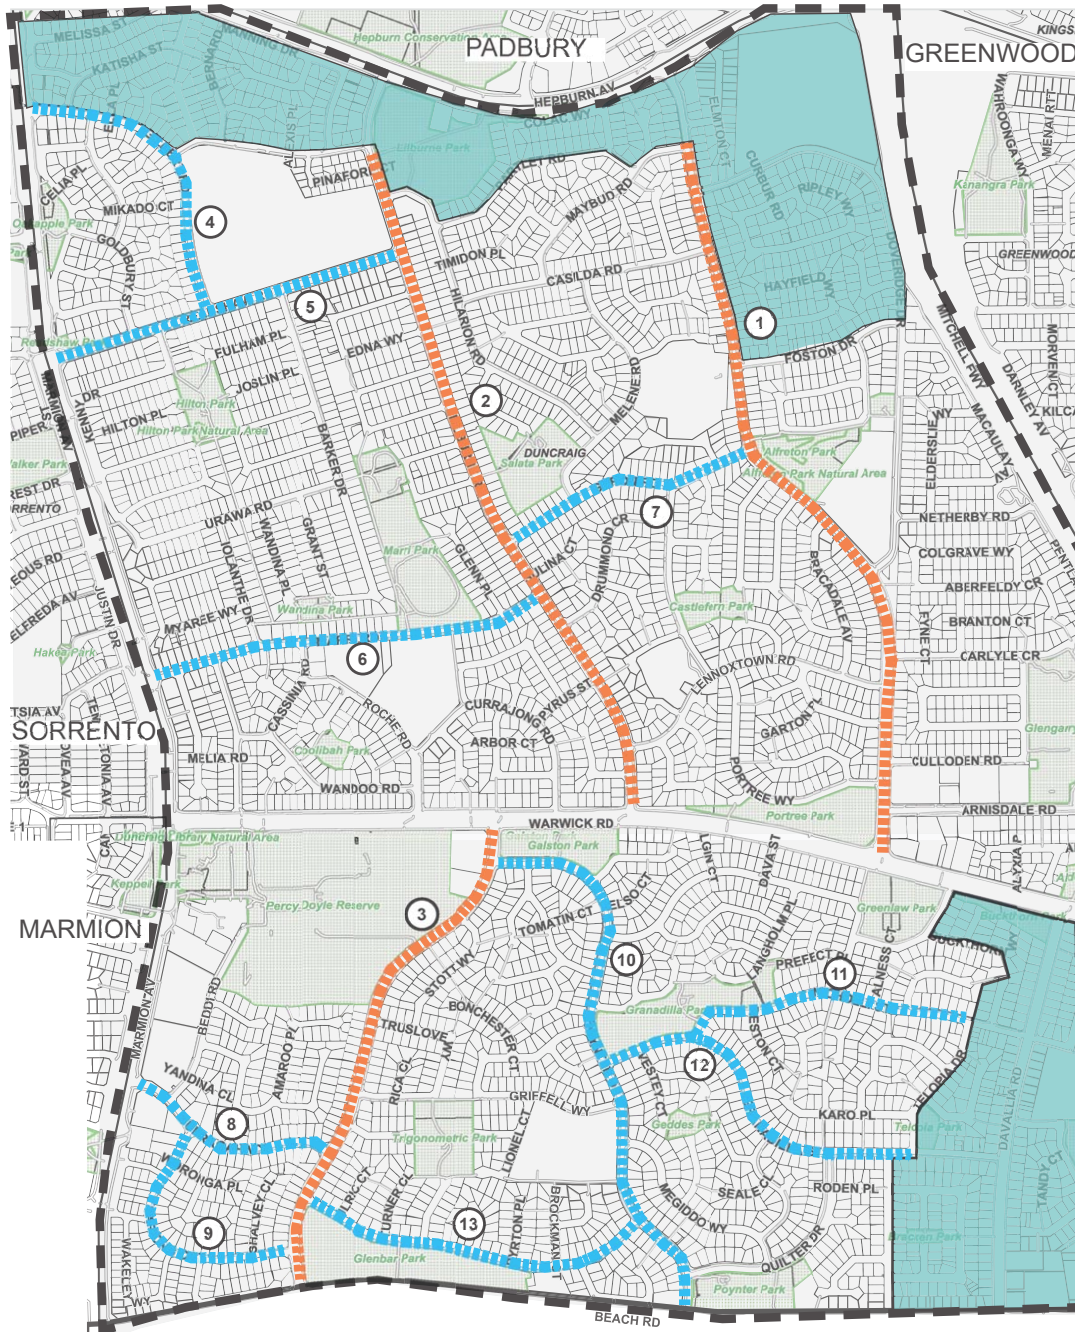

Leafy City Project Map – Duncraig

Tree planting, watering and maintenance

Legend

	Suburb Boundary		Distributor Roads		Access Roads
	Housing Opportunity Area	①	Glengarry Drive	⑦	Guron Road
		②	Lilburne Road	⑧	Burragah Way
		③	Chessell Drive	⑨	Kariong Circuit
				⑩	Poynter Drive
				⑪	Nicholli Street
				⑫	Granadilla Street
				⑬	Glenbar Road