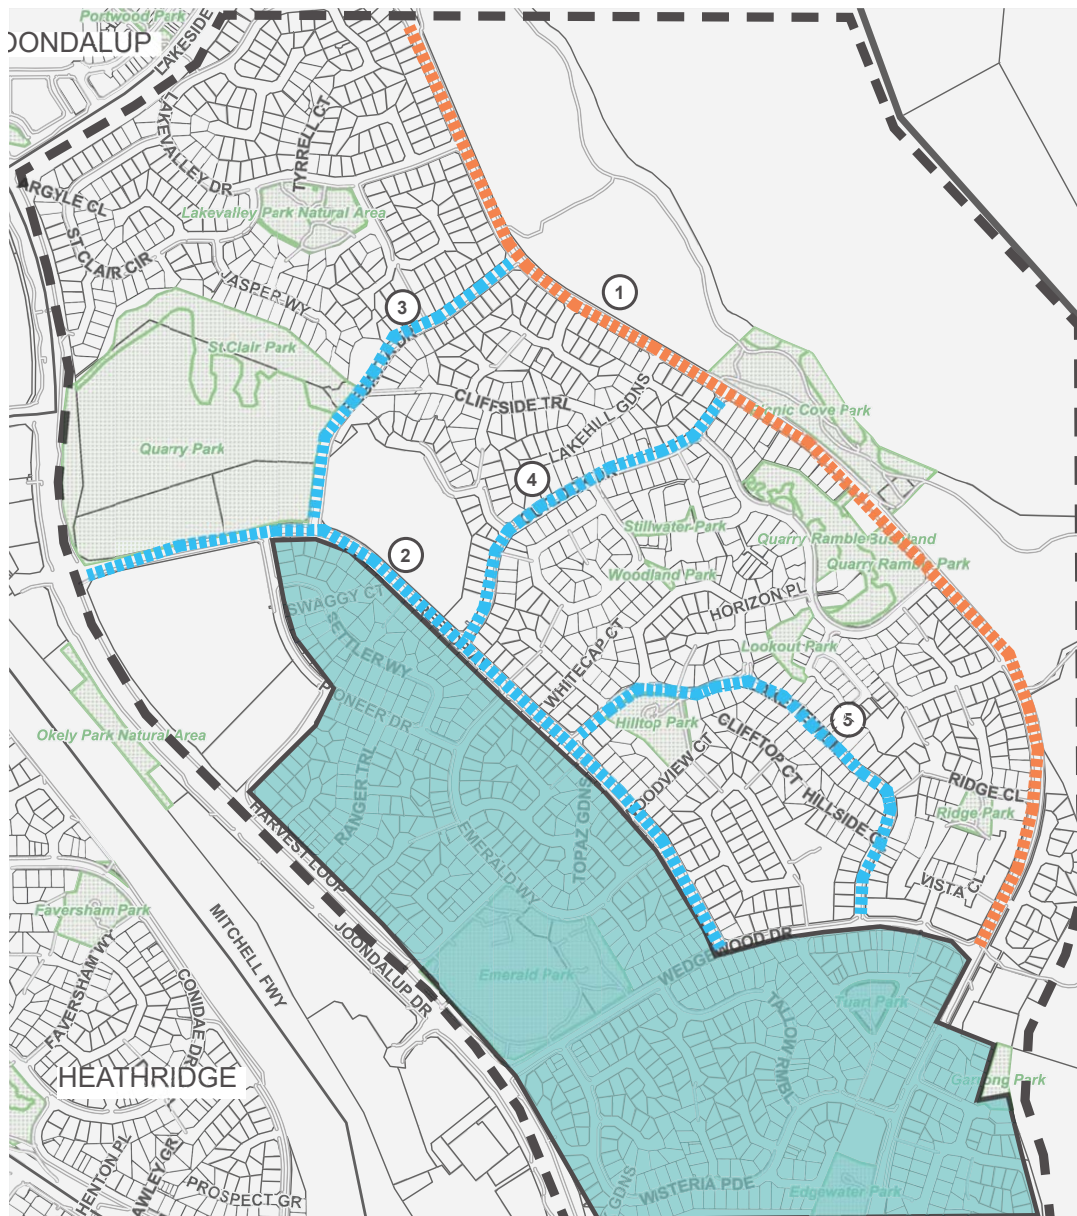

Leafy City Project Map – Edgewater

Tree planting, watering and maintenance

Legend

- | | | | |
|---|--------------------------|---|----------------|
|  | Suburb Boundary |  | Access Roads |
|  | Local Distributor Roads | ② | Treetop Avenue |
| ① | Edgewater Drive | ③ | Regatta Drive |
|  | Housing Opportunity Area | ④ | Outlook Drive |
| | | ⑤ | Lakeview Drive |