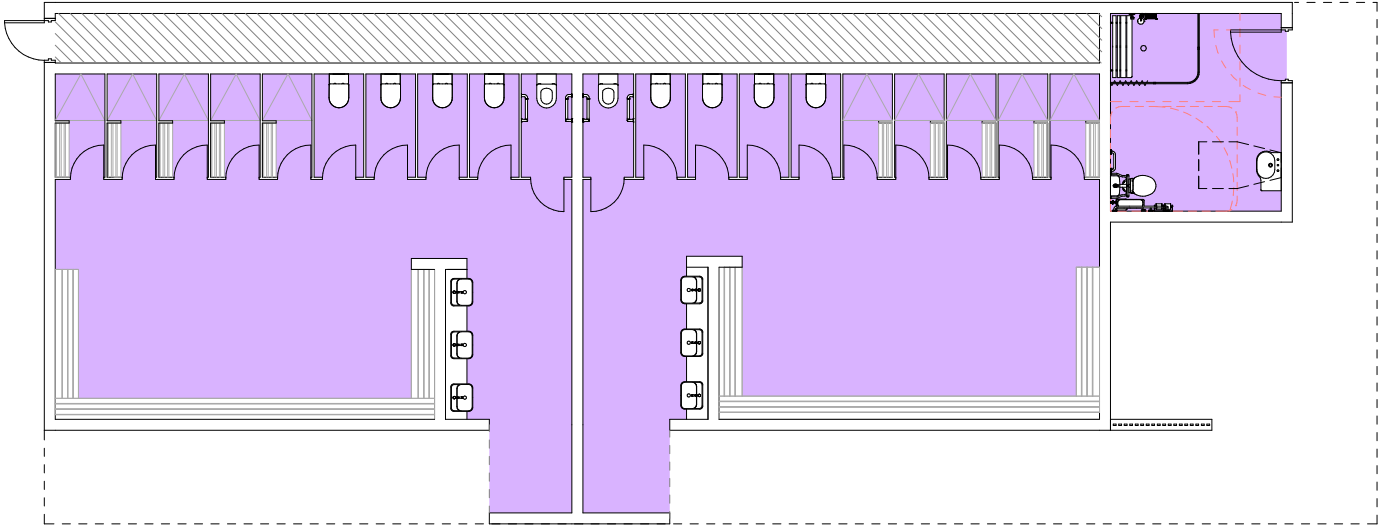

# Sorrento SLSC Redevelopment Concept Plans

- CLUB (MAIN AREAS)
- CLUB AMENITIES
- CLUB STORAGE & CIRCULATION
- COMMERCIAL AREA
- COMMERCIAL OUTDOOR DINING
- PUBLIC AMENITIES

1 SLSC LOWER FLOOR PLAN  
1:100

# Sorrento SLSC Redevelopment Concept Plans

- CLUB (MAIN AREAS)
- CLUB AMENITIES
- CLUB STORAGE & CIRCULATION
- COMMERCIAL AREA
- COMMERCIAL OUTDOOR DINING
- PUBLIC AMENITIES

1 PROPOSED COMMERCIAL BUILDING  
1:100

# Sorrento SLSC Redevelopment Concept Plans

- CLUB (MAIN AREAS)
- CLUB AMENITIES
- CLUB STORAGE & CIRCULATION
- COMMERCIAL AREA
- COMMERCIAL OUTDOOR DINING
- PUBLIC AMENITIES

1 PROPOSED PUBLIC AMENITIES - FLOOR PLAN  
1:50