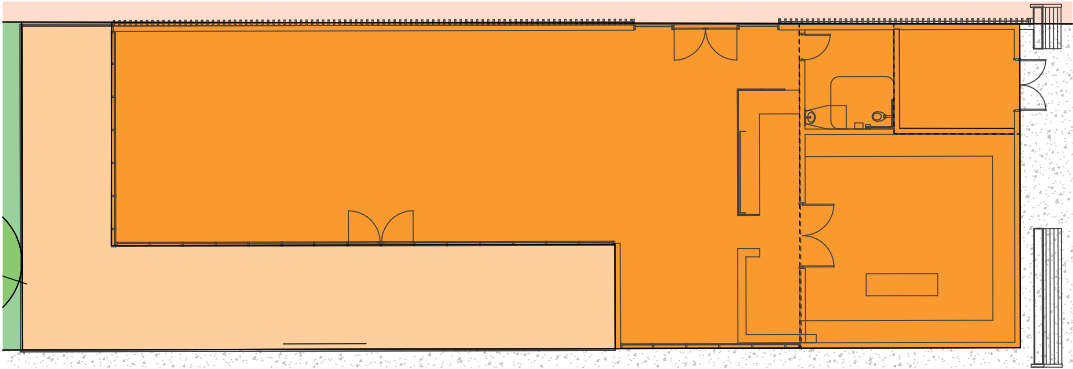

1 SLSC LOWER FLOOR PLAN
1:100

Sorrento SLSC Redevelopment Concept Plans

- CLUB (MAIN AREAS)
- CLUB AMENITIES
- CLUB STORAGE & CIRCULATION
- COMMERCIAL AREA
- COMMERCIAL OUTDOOR DINING
- PUBLIC AMENITIES