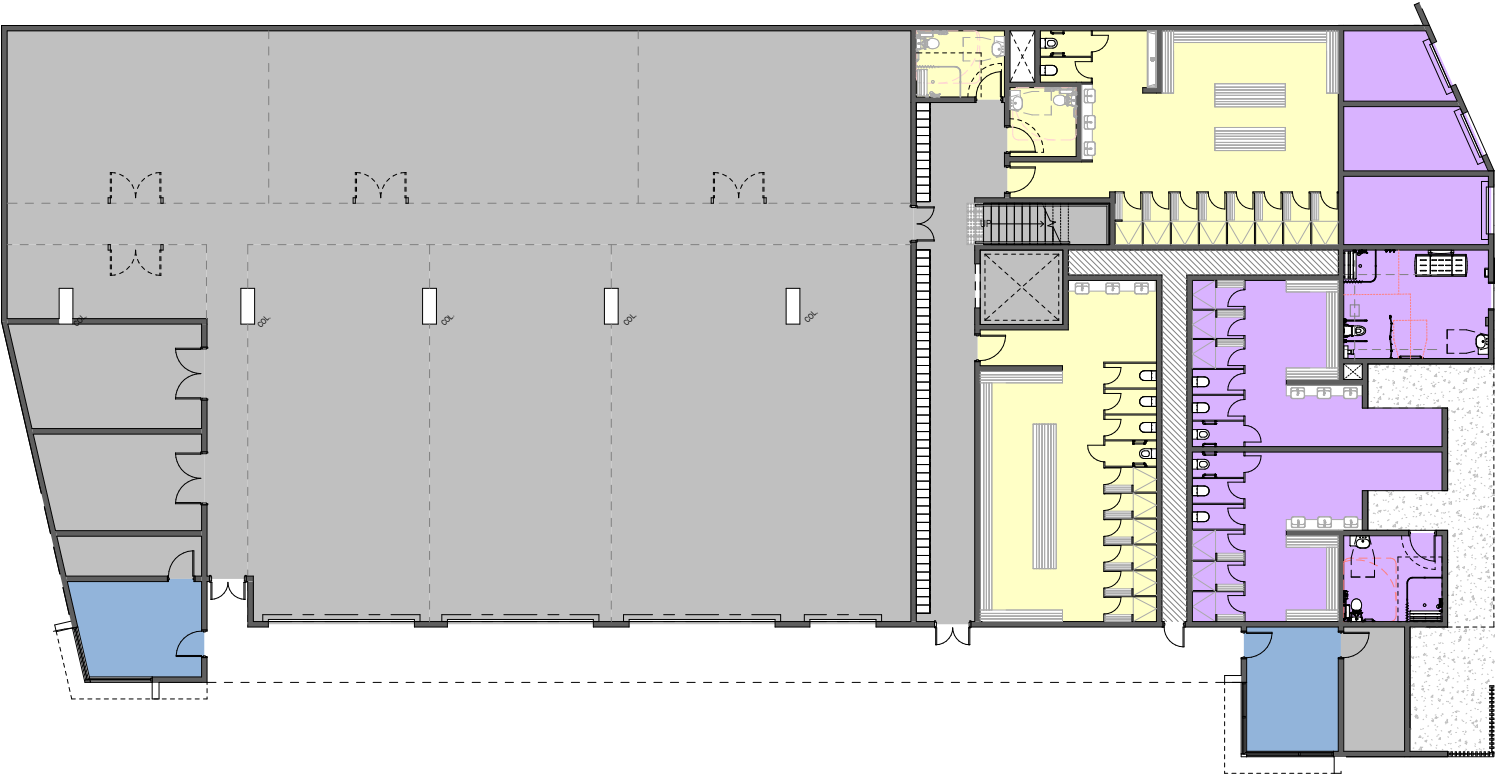

# Sorrento SLSC Redevelopment Concept Plans

- CLUB (MAIN AREAS)
- CLUB AMENITIES
- CLUB STORAGE & CIRCULATION
- COMMERCIAL AREA
- COMMERCIAL OUTDOOR DINING
- PUBLIC AMENITIES

1 SLSC UPPER FLOOR PLAN  
1:100

# Sorrento SLSC Redevelopment Concept Plans

- CLUB (MAIN AREAS)
- CLUB AMENITIES
- CLUB STORAGE & CIRCULATION
- COMMERCIAL AREA
- COMMERCIAL OUTDOOR DINING
- PUBLIC AMENITIES

1 SLSC LOWER FLOOR PLAN  
1:100